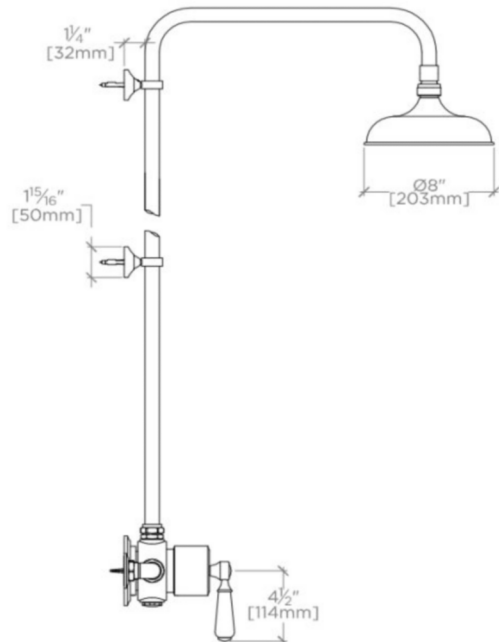

### TECHNICAL DETAILS

ADA Compliance: Yes  
 Adjustable versus Fixed Spray: Fixed Spray  
 Diameter of Head: 8"  
 Fittings Hole Diameter: 1 3/8"  
 Flow Restriction Options: 2.5, 2.0, 1.75, 1.5, 0.92  
 Handshower / Spray Hose Length: 59"  
 Index Color / Finish and Material: Metal  
 Inlet Connection Size: 3/4"  
 Inlet Connection Type: Copper Compression  
 Inlet Supply Spread Maximum: 8 3/16"  
 Inlet Supply Spread Minimum: 8 1/16"  
 Installation Type: Wall Mounted  
 Integrated Diverter: N  
 Primary Material: Brass  
 Suggested Application: Bath  
 Valve Material: Brass  
 Water Pressure Maximum: 75.0 psi  
 Water Pressure Minimum: 20.0 psi  
 Water Pressure Recommended: 45.0 psi

## EAXS34

Easton Classic Exposed Thermostatic System with 8" Shower Rose with Black Porcelain Lever Handle

TOP VIEW SCALE: 1"=1'-0"

FRONT VIEW SCALE: 1"=1'-0"

SIDE VIEW SCALE: 1"=1'-0"