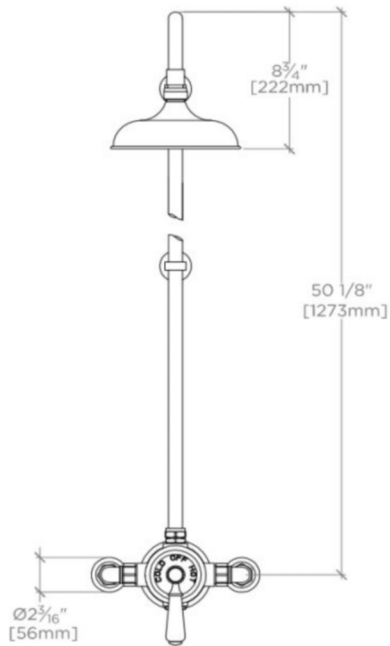

### TECHNICAL DETAILS

ADA Compliance: Yes  
 Adjustable versus Fixed Spray: Fixed Spray  
 Diameter of Head: 8"  
 Fittings Hole Diameter: 1 3/8"  
 Flow Restriction Options: 2.5, 2.0, 1.75, 1.5, 0.92  
 Handshower / Spray Hose Length: 59"  
 Index Color / Finish and Material: Metal  
 Inlet Connection Size: 3/4"  
 Inlet Connection Type: Copper Compression  
 Inlet Supply Spread Maximum: 8 3/16"  
 Inlet Supply Spread Minimum: 8 1/16"  
 Installation Type: Wall Mounted  
 Integrated Diverter: N  
 Primary Material: Brass  
 Suggested Application: Bath  
 Valve Material: Brass  
 Water Pressure Maximum: 75.0 psi  
 Water Pressure Minimum: 20.0 psi  
 Water Pressure Recommended: 45.0 psi

### PRODUCT (NOTES)

Valve Included, Handshower Sold Separately

## EAXS34

Easton Classic Exposed Thermostatic System with 8" Shower Rose with Black Porcelain Lever Handle

TOP VIEW SCALE: 1"=1'-0"

FRONT VIEW SCALE: 1"=1'-0"

SIDE VIEW SCALE: 1"=1'-0"