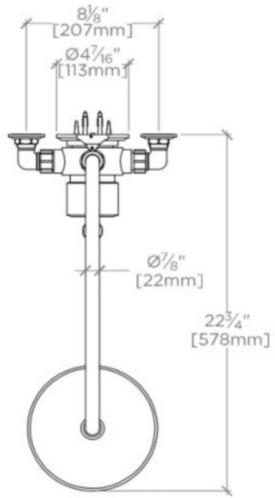

### TECHNICAL DETAILS

ADA Compliance: Yes  
 Adjustable versus Fixed Spray: Fixed Spray  
 Diameter of Head: 8"  
 Fittings Hole Diameter: 1 3/8"  
 Flow Restriction Options: 2.5, 2.0, 1.75, 1.5, 0.92  
 Handshower / Spray Hose Length: 59"  
 Index Color / Finish and Material: Metal  
 Inlet Connection Size: 3/4"  
 Inlet Connection Type: Copper Compression  
 Inlet Supply Spread Maximum: 8 3/16"  
 Inlet Supply Spread Minimum: 8 1/16"  
 Installation Type: Wall Mounted  
 Integrated Diverter: N  
 Primary Material: Brass  
 Suggested Application: Bath  
 Valve Material: Brass  
 Water Pressure Maximum: 75.0 psi  
 Water Pressure Minimum: 20.0 psi  
 Water Pressure Recommended: 45.0 psi

## EAXS34

Easton Classic Exposed Thermostatic System with 8" Shower Rose with Black Porcelain Lever Handle

TOP VIEW SCALE: 1"=1'-0"

FRONT VIEW SCALE: 1"=1'-0"

SIDE VIEW SCALE: 1"=1'-0"