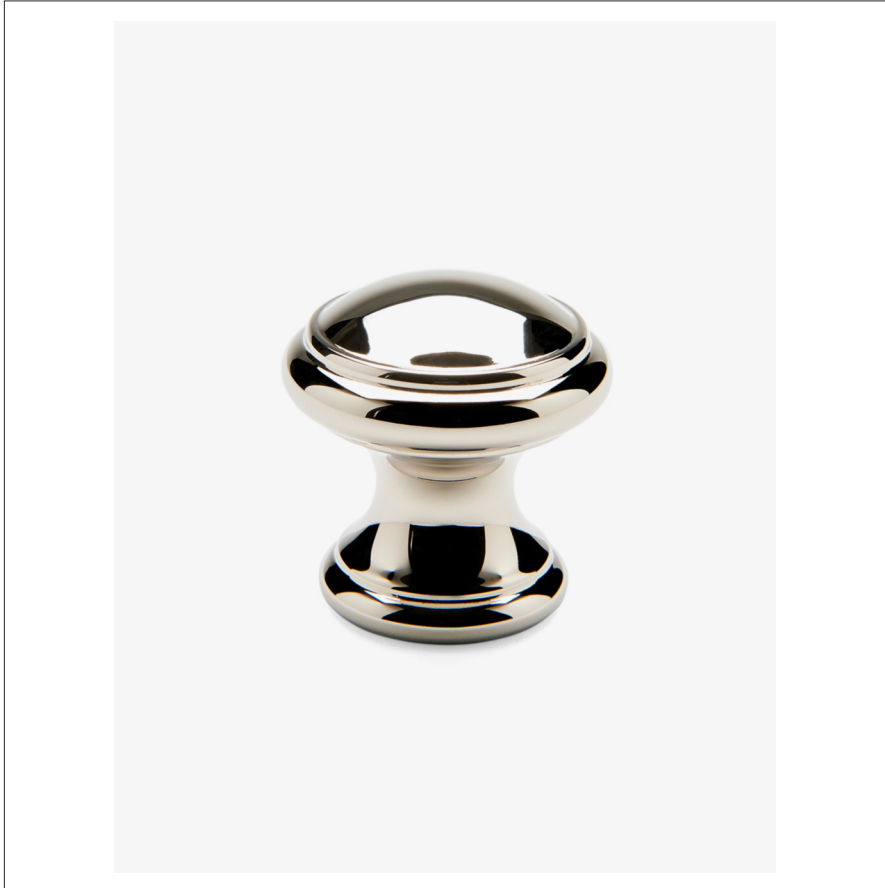

ETOILE

Etoile Metal 1 1/4" Knob

ETHW15

TECHNICAL DETAILS

Hardware Primary Material: Brass
Hardware Shape: Knob
Hinge Primary Material: Brass
Primary Material: Metal
Suggested Application: All Applications

INSPIRATION

Defined elegance. Etoile has a European sophistication with a timeless sense of chic.

PRODUCT FEATURES

1 1/4" x 1 1/4"

Made of Brass

PRODUCT (NOTES)

Small is 1", Medium is 1 1/4"

WATERWORKS

ETOILE

Etoile Metal 1 1/4" Knob

ETHW15

MOUNTING HARDWARE INCLUDED		
STYLE #	DESCRIPTION	QTY
999023	Service Parts Rear Fixing MACHINE SREW-ROUND PHILLIPS HEAD M5 X 25MM	1
999024	Service Parts Rear Fixing MACHINE SCREW-ROUND PHILLIPS HEAD M5 X 40MM	1