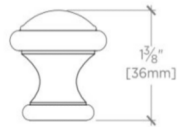

ETOILE

Etoile Metal 1 1/4" Knob

ETHW15

TECHNICAL DETAILS

Hardware Primary Material: Brass
Hardware Shape: Knob
Hinge Primary Material: Brass
Primary Material: Metal
Suggested Application: All Applications

INSPIRATION

Defined elegance. Etoile has a European sophistication with a timeless sense of chic.

PRODUCT FEATURES

1 1/4" x 1 1/4"

Made of Brass

PRODUCT (NOTES)

Small is 1", Medium is 1 1/4"

WATERWORKS

ETOILE

Etoile Metal 1 1/4" Knob

ETHW15

MOUNTING HARDWARE INCLUDED		
STYLE #	DESCRIPTION	QTY
999023	Service Parts Rear Fixing MACHINE SREW-ROUND PHILLIPS HEAD M5 X 25MM	1
999024	Service Parts Rear Fixing MACHINE SCREW-ROUND PHILLIPS HEAD M5 X 40MM	1

TOP VIEW SCALE: 6"=1'-0"

ISO VIEW SCALE: 6"=1'-0"

FRONT VIEW SCALE: 6"=1'-0"

SIDE VIEW SCALE: 6"=1'-0"