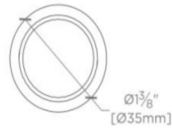

ETOILE

Etoile Metal 1 1/4" Knob

ETHW15

TECHNICAL DETAILS

Hardware Primary Material: Brass
Hardware Shape: Knob
Hinge Primary Material: Brass
Primary Material: Metal
Suggested Application: All Applications

INSPIRATION

Defined elegance. Etoile has a European sophistication with a timeless sense of chic.

PRODUCT FEATURES

1 1/4" x 1 1/4"

Made of Brass

PRODUCT (NOTES)

Small is 1", Medium is 1 1/4"

WATERWORKS

ETOILE

Etoile Metal 1 1/4" Knob

ETHW15

MOUNTING HARDWARE INCLUDED		
STYLE #	DESCRIPTION	QTY
999023	Service Parts Rear Fixing MACHINE SREW-ROUND PHILLIPS HEAD M5 X 25MM	1
999024	Service Parts Rear Fixing MACHINE SCREW-ROUND PHILLIPS HEAD M5 X 40MM	1

TOP VIEW SCALE: 6"=1'-0"

ISO VIEW SCALE: 6"=1'-0"

FRONT VIEW SCALE: 6"=1'-0"

SIDE VIEW SCALE: 6"=1'-0"