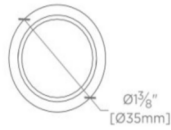

ETOILE

Etoile Porcelain 1 1/4" Knob

ETHW14

SHOWN IN ETOILE PORCELAIN 1 1/4" KNOB| ETHW14

TECHNICAL DETAILS

Hardware Primary Material: Brass
Hardware Shape: Knob
Hinge Primary Material: Brass
Primary Material: Porcelain
Suggested Application: All Applications

INSPIRATION

Defined elegance. Etoile has a European sophistication with a timeless sense of chic.

PRODUCT FEATURES

1 1/4" x 1 1/4"

Made of Brass

Chrome, Nickel or Matte Nickel Finishes

PRODUCT (NOTES)

Small is 1", Medium is 1 1/4"

ETOILE

Etoile Porcelain 1 1/4" Knob

ETHW14

MOUNTING HARDWARE INCLUDED		
STYLE #	DESCRIPTION	QTY
999023	Service Parts Rear Fixing MACHINE SREW-ROUND PHILLIPS HEAD M5 X 25MM	1
999024	Service Parts Rear Fixing MACHINE SCREW-ROUND PHILLIPS HEAD M5 X 40MM	1

TOP VIEW SCALE: 6"=1'-0"

ISO VIEW SCALE: 6"=1'-0"

FRONT VIEW SCALE: 6"=1'-0"

SIDE VIEW SCALE: 6"=1'-0"