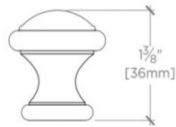

ETOILE

Etoile Porcelain 1 1/4" Knob

ETHW14

SHOWN IN ETOILE PORCELAIN 1 1/4" KNOB| ETHW14

TECHNICAL DETAILS

Hardware Primary Material: Brass
Hardware Shape: Knob
Hinge Primary Material: Brass
Primary Material: Porcelain
Suggested Application: All Applications

INSPIRATION

Defined elegance. Etoile has a European sophistication with a timeless sense of chic.

PRODUCT FEATURES

1 1/4" x 1 1/4"

Made of Brass

Chrome, Nickel or Matte Nickel Finishes

PRODUCT (NOTES)

Small is 1", Medium is 1 1/4"

ETOILE

Etoile Porcelain 1 1/4" Knob

ETHW14

MOUNTING HARDWARE INCLUDED		
STYLE #	DESCRIPTION	QTY
999023	Service Parts Rear Fixing MACHINE SREW-ROUND PHILLIPS HEAD M5 X 25MM	1
999024	Service Parts Rear Fixing MACHINE SCREW-ROUND PHILLIPS HEAD M5 X 40MM	1

TOP VIEW SCALE: 6"=1'-0"

ISO VIEW SCALE: 6"=1'-0"

FRONT VIEW SCALE: 6"=1'-0"

SIDE VIEW SCALE: 6"=1'-0"