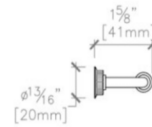

# WATERWORKS

**R.W. ATLAS**

**RWHW21**

R.W Atlas 14" Dish Towel Bar

MOUNTING HARDWARE INCLUDED		
STYLE #	DESCRIPTION	QTY
998813	Service Parts 10/24 Pan Head Slot 1" Machine Screw	2
998814	Service Parts 10/24 Pan Head Slot 1 1/2" Machine Screw	2

TOP VIEW SCALE: 3"=1'-0"

FRONT VIEW SCALE: 3"=1'-0"

SIDE VIEW SCALE: 3"=1'-0"