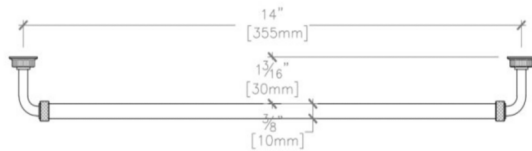

### PRODUCT FEATURES

---

Not for use in wall installation. For use in cabinet, panel or drawer installation only.

# WATERWORKS

**R.W. ATLAS**

**RWHW21**

R.W Atlas 14" Dish Towel Bar

MOUNTING HARDWARE INCLUDED		
STYLE #	DESCRIPTION	QTY
998813	Service Parts 10/24 Pan Head Slot 1" Machine Screw	2
998814	Service Parts 10/24 Pan Head Slot 1 1/2" Machine Screw	2