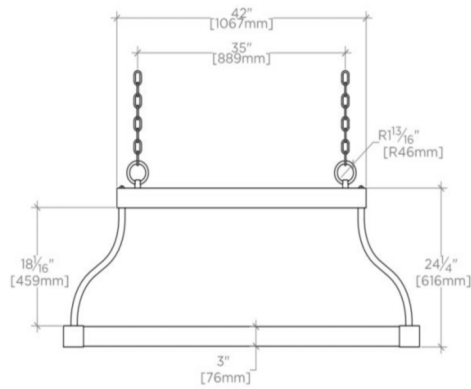

WELLS

Wells Ceiling Mounted Pot Rack

WEPR02

SHOWN IN WELLS CEILING MOUNTED POT RACK| WEPR02

TECHNICAL DETAILS

Depth / Width: 21"
Height: 32"
Length: 60"
Primary Material: Brass

INSPIRATION

Evoking great, old wrought iron pot racks, Wells is refreshingly rendered in gleaming nickel. Executed with fine details while maintaining the work-ready heft of the racks that inspire it. Wells combines clean lines and elegant curves with time-proven functionality.

PRODUCT FEATURES

Channel cut at top for hanging pendant lights through (must be specified)
Hooks included

PRODUCT (NOTES)

Extra hooks and lengths of chain available (specify when ordering)

WELLS

WEPR02

Wells Ceiling Mounted Pot Rack

TOP VIEW

SCALE: 1/2"=1'-0"

SIDE VIEW

SCALE: 1/2"=1'-0"

END VIEW

SCALE: 1/2"=1'-0"