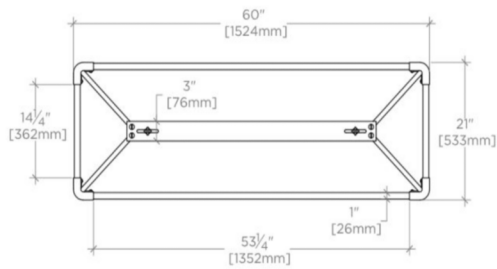

WELLS

Wells Ceiling Mounted Pot Rack

WEPR02

SHOWN IN WELLS CEILING MOUNTED POT RACK| WEPR02

TECHNICAL DETAILS

Depth / Width: 21"
Height: 32"
Length: 60"
Primary Material: Brass

INSPIRATION

Evoking great, old wrought iron pot racks, Wells is refreshingly rendered in gleaming nickel. Executed with fine details while maintaining the work-ready heft of the racks that inspire it. Wells combines clean lines and elegant curves with time-proven functionality.

PRODUCT FEATURES

Channel cut at top for hanging pendant lights through (must be specified)
Hooks included

PRODUCT (NOTES)

Extra hooks and lengths of chain available (specify when ordering)

WELLS

WEPR02

Wells Ceiling Mounted Pot Rack

TOP VIEW

SCALE: 1/2"=1'-0"

SIDE VIEW

SCALE: 1/2"=1'-0"

END VIEW

SCALE: 1/2"=1'-0"