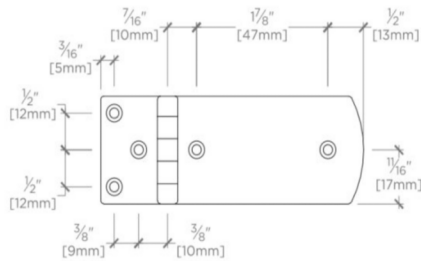

BOOTHBAY

Boothbay 3 1/2" Hinge

BBHW01

SHOWN IN BOOTHBAY 3 1/2" HINGE | BBHW01

TECHNICAL DETAILS

Hinge Primary Material: Brass
Height: 1"
Length: 3 7/16"
Primary Material: Brass

INSPIRATION

The Boothbay strap hinge is a refined reinterpretation of early 20th Century ice box hinges. The concealed attachments give it a modern feel.

PRODUCT FEATURES

Solid Brass
Machined
Includes front fixing screws, finished to match

PRODUCT (NOTES)

Replacement Screws available

BOOTHBAY

BBHW01

Boothbay 3 1/2" Hinge

MOUNTING HARDWARE INCLUDED		
STYLE #	DESCRIPTION	QTY
998960	#6 x 5/8" Brass Oval Head Slotted	5
998961	#6 x 5/8" SS Oval Head Slotted	5

TOP VIEW SCALE: 6"=1'-0"

FRONT VIEW SCALE: 6"=1'-0"

SIDE VIEW SCALE: 6"=1'-0"