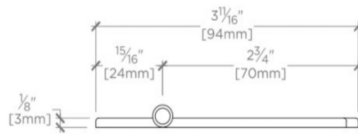

BOOTHBAY

Boothbay 3 1/2" Hinge

BBHW01

SHOWN IN BOOTHBAY 3 1/2" HINGE | BBHW01

TECHNICAL DETAILS

Hinge Primary Material: Brass
Height: 1"
Length: 3 7/16"
Primary Material: Brass

INSPIRATION

The Boothbay strap hinge is a refined reinterpretation of early 20th Century ice box hinges. The concealed attachments give it a modern feel.

PRODUCT FEATURES

Solid Brass
Machined
Includes front fixing screws, finished to match

PRODUCT (NOTES)

Replacement Screws available

BOOTHBAY

BBHW01

Boothbay 3 1/2" Hinge

MOUNTING HARDWARE INCLUDED		
STYLE #	DESCRIPTION	QTY
998960	#6 x 5/8" Brass Oval Head Slotted	5
998961	#6 x 5/8" SS Oval Head Slotted	5

TOP VIEW SCALE: 6"=1'-0"

FRONT VIEW SCALE: 6"=1'-0"

SIDE VIEW SCALE: 6"=1'-0"