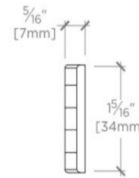

BOOTHBAY

Boothbay 3 1/2" Hinge

BBHW01

SHOWN IN BOOTHBAY 3 1/2" HINGE | BBHW01

TECHNICAL DETAILS

Hinge Primary Material: Brass
Height: 1"
Length: 3 7/16"
Primary Material: Brass

INSPIRATION

The Boothbay strap hinge is a refined reinterpretation of early 20th Century ice box hinges. The concealed attachments give it a modern feel.

PRODUCT FEATURES

Solid Brass
Machined
Includes front fixing screws, finished to match

PRODUCT (NOTES)

Replacement Screws available

BOOTHBAY

BBHW01

Boothbay 3 1/2" Hinge

MOUNTING HARDWARE INCLUDED		
STYLE #	DESCRIPTION	QTY
998960	#6 x 5/8" Brass Oval Head Slotted	5
998961	#6 x 5/8" SS Oval Head Slotted	5

TOP VIEW SCALE: 6"=1'-0"

FRONT VIEW SCALE: 6"=1'-0"

SIDE VIEW SCALE: 6"=1'-0"