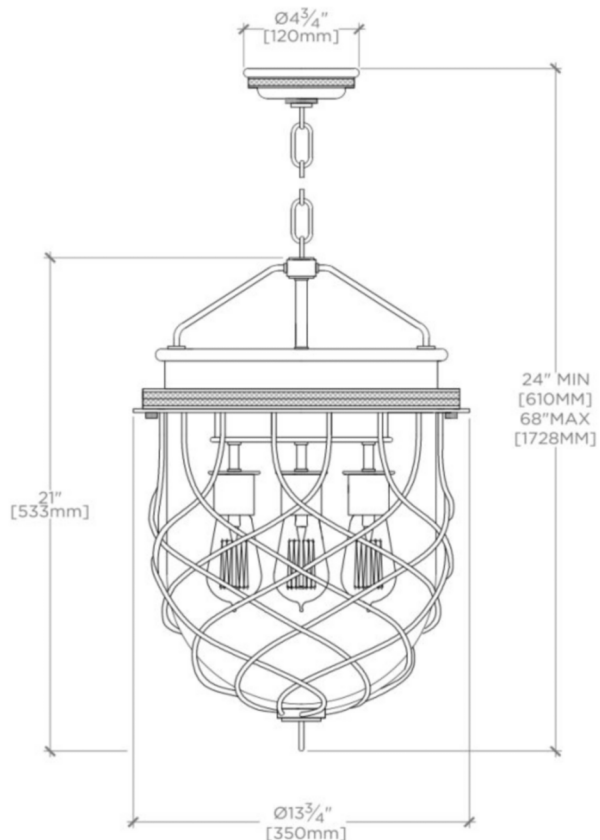

COMPASS

CMLT03

Compass Ceiling Mounted Large Pendant with Glass Shade

SHOWN IN COMPASS CEILING MOUNTED LARGE PENDANT WITH GLASS SHADE | CMLT03

TECHNICAL DETAILS

Bulb Base Size: E26
Bulb Type: Edison filament
Depth / Width: 13 3/4"
Height: 24"
Interior / Exterior Application: Interior Only
Length: 13 3/4"
Number of Bulbs: Four
Shade Finish: Clear
Shade Material: Blown Glass
Voltage: 120
Wet / Dry: Damp or Dry

CODES & STANDARDS

UL and CUL

PRODUCT FEATURES

Blown glass

Uses (4) 60W Max Type Edison Filament, E26 Base Bulbs

CERTIFICATIONS

PRODUCT (NOTES)

105854 Replacement Glass Shade/Sconce or Small Pendant. 105864 Replacement Glass Shade/Large Pendant

COMPASS

CMLT03

Compass Ceiling Mounted Large Pendant with Glass Shade

BOTTOM VIEW SCALE: 1/2"=1'-0"

FRONT VIEW SCALE: 1/2"=1'-0"

SIDE VIEW SCALE: 1/2"=1'-0"