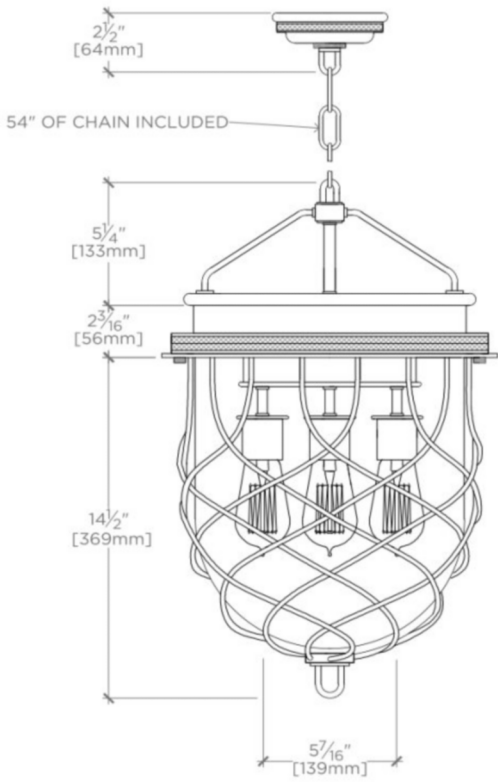

COMPASS

CMLT03

Compass Ceiling Mounted Large Pendant with Glass Shade

SHOWN IN COMPASS CEILING MOUNTED LARGE PENDANT WITH GLASS SHADE | CMLT03

TECHNICAL DETAILS

Bulb Base Size: E26
Bulb Type: Edison filament
Depth / Width: 13 3/4"
Height: 24"
Interior / Exterior Application: Interior Only
Length: 13 3/4"
Number of Bulbs: Four
Shade Finish: Clear
Shade Material: Blown Glass
Voltage: 120
Wet / Dry: Damp or Dry

CODES & STANDARDS

UL and CUL

PRODUCT FEATURES

Blown glass

Uses (4) 60W Max Type Edison Filament, E26 Base Bulbs

CERTIFICATIONS

PRODUCT (NOTES)

105854 Replacement Glass Shade/Sconce or Small Pendant. 105864 Replacement Glass Shade/Large Pendant

COMPASS

CMLT03

Compass Ceiling Mounted Large Pendant with Glass Shade

BOTTOM VIEW SCALE: 1/2"=1'-0"

FRONT VIEW SCALE: 1/2"=1'-0"

SIDE VIEW SCALE: 1/2"=1'-0"