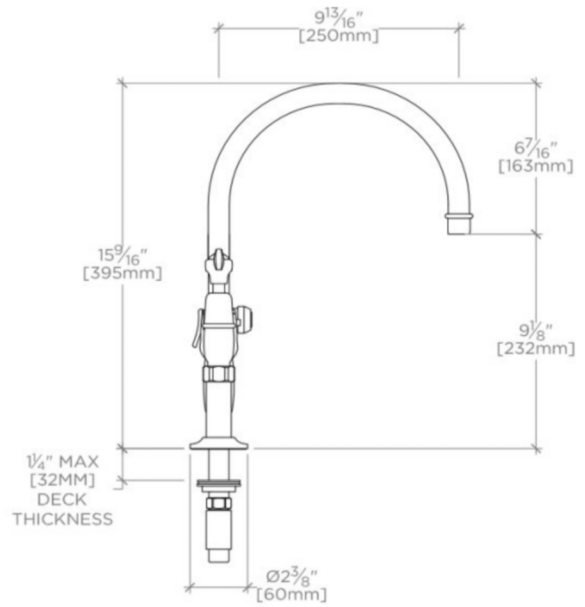

ADA Compliance: Yes
Depth / Width: 11 5/8"
Height: 15 9/16"
Integrated Diverter: Y
Primary Material: Brass
Spout Swivel: Y
Suggested Application: Bar, Kitchen, Laundry

INSPIRATION

Drawing on Edwardian style, Easton is the most extensive Waterworks family; a range of moods and a selection of products from fittings to furniture.

EASTON

EAKM32

Easton Classic Two Hole Bridge Gooseneck Kitchen Faucet, Metal
Lever Handles and Spray

TOP VIEW

SCALE: 1/2"=1'-0"

ISO VIEW

SCALE: 1/2"=1'-0"

FRONT VIEW

SCALE: 1/2"=1'-0"

SIDE VIEW

SCALE: 1/2"=1'-0"