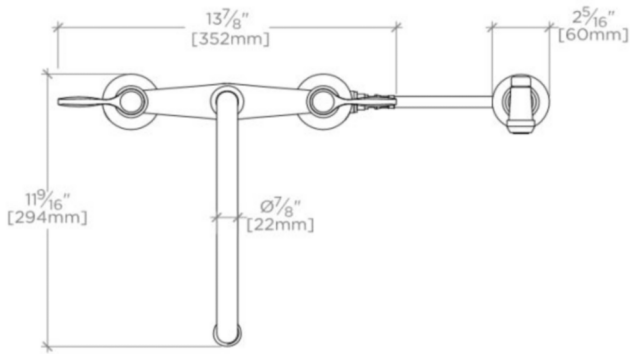

ADA Compliance: Yes
Depth / Width: 11 5/8"
Height: 15 9/16"
Integrated Diverter: Y
Primary Material: Brass
Spout Swivel: Y
Suggested Application: Bar, Kitchen, Laundry

INSPIRATION

Drawing on Edwardian style, Easton is the most extensive Waterworks family; a range of moods and a selection of products from fittings to furniture.

Standard flow rate is 2.2gpm (8.3 L/min) and State of California requires a maximum of 1.8gpm(6.8 L/min). Also

available in other flow options. Contact a sales associate for details.

CERTIFICATIONS

WATERWORKS

EASTON

EAKM32

Easton Classic Two Hole Bridge Gooseneck Kitchen Faucet, Metal
Lever Handles and Spray

TOP VIEW

SCALE: 1/2"=1'-0"

ISO VIEW

SCALE: 1/2"=1'-0"

FRONT VIEW

SCALE: 1/2"=1'-0"

SIDE VIEW

SCALE: 1/2"=1'-0"