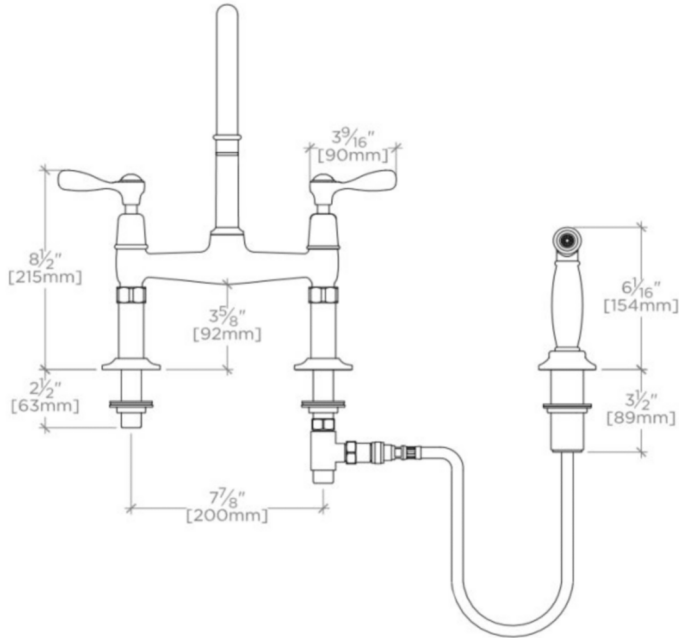

ADA Compliance: Yes
Depth / Width: 11 5/8"
Height: 15 9/16"
Integrated Diverter: Y
Primary Material: Brass
Spout Swivel: Y
Suggested Application: Bar, Kitchen, Laundry

INSPIRATION

Drawing on Edwardian style, Easton is the most extensive Waterworks family; a range of moods and a selection of products from fittings to furniture.

Standard flow rate is 2.2gpm (8.3 L/min) and State of California requires a maximum of 1.8gpm(6.8 L/min). Also

available in other flow options. Contact a sales associate for details.

CERTIFICATIONS

WATERWORKS

EASTON

EAKM32

Easton Classic Two Hole Bridge Gooseneck Kitchen Faucet, Metal
Lever Handles and Spray

TOP VIEW

SCALE: 1/2"=1'-0"

ISO VIEW

SCALE: 1/2"=1'-0"

FRONT VIEW

SCALE: 1/2"=1'-0"

SIDE VIEW

SCALE: 1/2"=1'-0"