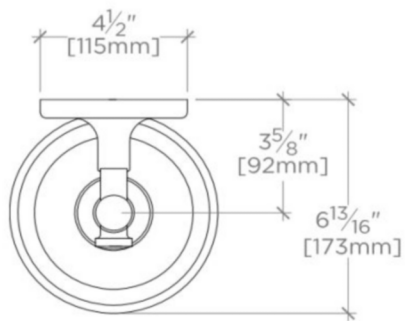

### TECHNICAL DETAILS

Ambient / Task: Ambient  
 Bulb Base Size: E26  
 Escutcheon Primary Material: Brass  
 Bulb Type: 8.5" T10  
 Depth / Width: 6 13/16"  
 Height: 15 7/16"  
 Installation Type: Wall Mounted  
 Interior / Exterior Application: Interior Only  
 Junction Box Orientation: Any  
 Length: 6 7/16"  
 Number of Bulbs: One  
 Primary Material: Made of Brass  
 Safety Warnings: Do not exceed max wattage(75).  
 Shade Material: Glass  
 Suggested Application: All Applications  
 Voltage: 120V  
 Wet / Dry: Damp or Dry

## WATT

WLLT02

Watt Wall Mounted Single Arm Sconce with Ribbed Glass Shade

TOP VIEW SCALE: 2"=1'-0"

FRONT VIEW SCALE: 2"=1'-0"

SIDE VIEW SCALE: 2"=1'-0"