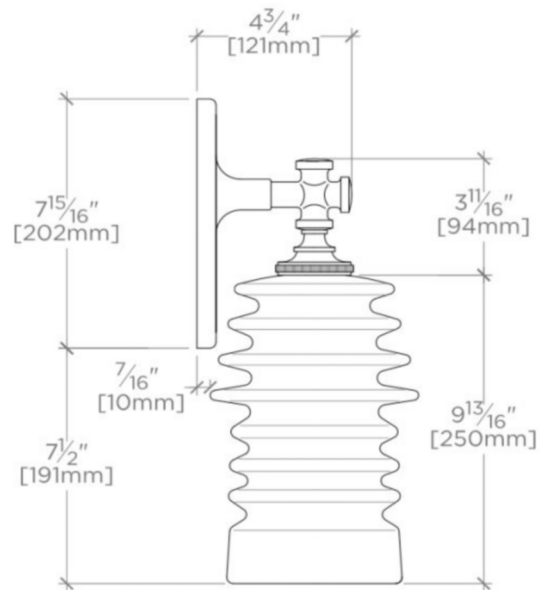

### TECHNICAL DETAILS

Ambient / Task: Ambient  
 Bulb Base Size: E26  
 Escutcheon Primary Material: Brass  
 Bulb Type: 8.5" T10  
 Depth / Width: 6 13/16"  
 Height: 15 7/16"  
 Installation Type: Wall Mounted  
 Interior / Exterior Application: Interior Only  
 Junction Box Orientation: Any  
 Length: 6 7/16"  
 Number of Bulbs: One  
 Primary Material: Made of Brass  
 Safety Warnings: Do not exceed max wattage(75).  
 Shade Material: Glass  
 Suggested Application: All Applications  
 Voltage: 120V  
 Wet / Dry: Damp or Dry

# WATERWORKS

## WATT

WLLT02

Watt Wall Mounted Single Arm Sconce with Ribbed Glass Shade

TOP VIEW SCALE: 2"=1'-0"

FRONT VIEW SCALE: 2"=1'-0"

SIDE VIEW SCALE: 2"=1'-0"