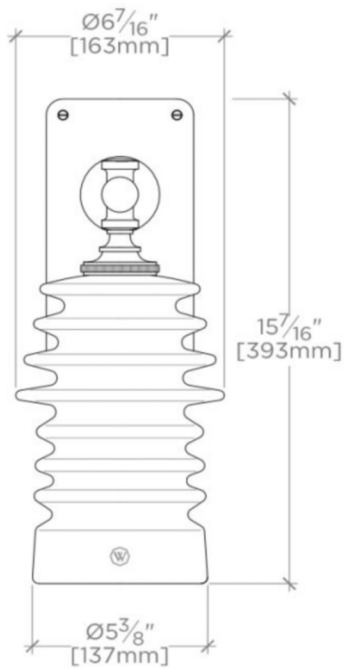

### TECHNICAL DETAILS

Ambient / Task: Ambient  
 Bulb Base Size: E26  
 Escutcheon Primary Material: Brass  
 Bulb Type: 8.5" T10  
 Depth / Width: 6 13/16"  
 Height: 15 7/16"  
 Installation Type: Wall Mounted  
 Interior / Exterior Application: Interior Only  
 Junction Box Orientation: Any  
 Length: 6 7/16"  
 Number of Bulbs: One  
 Primary Material: Made of Brass  
 Safety Warnings: Do not exceed max wattage(75).  
 Shade Material: Glass  
 Suggested Application: All Applications  
 Voltage: 120V  
 Wet / Dry: Damp or Dry

# WATERWORKS

## WATT

WLLT02

Watt Wall Mounted Single Arm Sconce with Ribbed Glass Shade

TOP VIEW SCALE: 2"=1'-0"

FRONT VIEW SCALE: 2"=1'-0"

SIDE VIEW SCALE: 2"=1'-0"