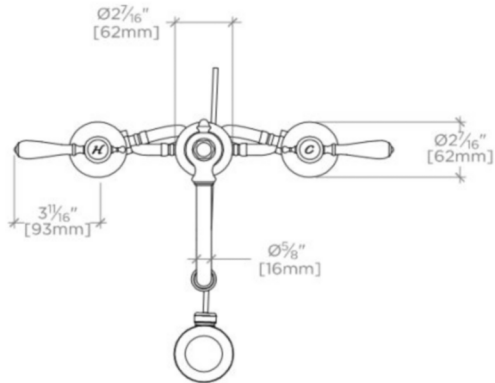

JULIA

JULS21

Julia High Profile Three Hole Deck Mounted Lavatory Faucet with White Porcelain Lever Handles

TECHNICAL DETAILS

ADA Compliance: Yes
 Adjustable versus Fixed Spray: Fixed Spray
 Deck Thickness Maximum: 1 5/8"
 Deck Thickness Minimum: 0"
 Drain Assembly Materials: Brass
 Drain Depth Maximum: 1 3/4"
 Drain Hole Diameter: 1 3/4"
 Drain Style: Pop-up
 Escutcheon Primary Material: Brass
 Fittings Hole Diameter: 1 3/8"
 Handle Spread Maximum: 12"
 Handle Spread Minimum: 8"
 Handle Turn Angle: Quarter Turn
 Index Color / Finish and Material: Architectural Bronze
 Depth / Width: 7 5/8"
 Drain Depth Minimum: 1 3/8"
 Height: 6 1/2"
 Index Marking: H/C
 Inlet Connection Size: 1/2"
 Inlet Connection Type: Male With Supply Nut
 Inlet Supply Spread Maximum: 12"
 Inlet Supply Spread Minimum: 8"
 Installation Type: Deck Mounted
 Length: 16"
 Number of Handles: Two
 Number of Holes: Three Hole
 Primary Material: Brass
 Restricted Maximum Flow Rate: 1.2 gpm
 Spout Swivel: Y
 Suggested Application: Bath
 Valve Material: Ceramic
 Water Pressure Maximum: 85.0 psi
 Water Pressure Minimum: 20.0 psi
 Water Pressure Recommended: 45.0 psi

PRODUCT FEATURES

Features signature detail of the graceful, high profile swivel spout, and metal indices engraved in a simplistic "H" or "C"

Available with metal, wood or porcelain handle materials with MTO materials including porcelain and semiprecious stones.

Available in 1.2gpm (4.5L/min) flow rate

CERTIFICATIONS

PRODUCT (NOTES)

Sold with European style drain; USA style drain sold separately for use with non-Waterworks sinks.

WATERWORKS

JULIA

JULS21

Julia High Profile Three Hole Deck Mounted Lavatory Faucet with White Porcelain Lever Handles

TOP VIEW

SCALE: 1 1/2"=1'-0"

FRONT VIEW

SCALE: 1 1/2"=1'-0"

SIDE VIEW

SCALE: 1 1/2"=1'-0"