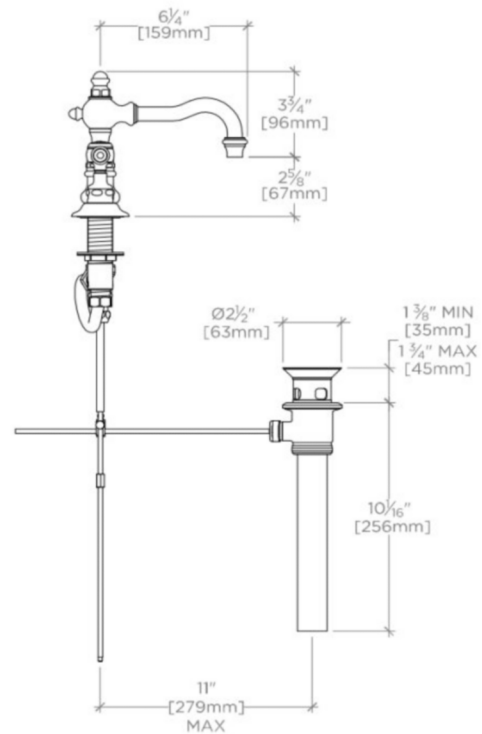

JULIA

JULS21

Julia High Profile Three Hole Deck Mounted Lavatory Faucet with White Porcelain Lever Handles

TECHNICAL DETAILS

ADA Compliance: Yes
 Adjustable versus Fixed Spray: Fixed Spray
 Deck Thickness Maximum: 1 5/8"
 Deck Thickness Minimum: 0"
 Drain Assembly Materials: Brass
 Drain Depth Maximum: 1 3/4"
 Drain Hole Diameter: 1 3/4"
 Drain Style: Pop-up
 Escutcheon Primary Material: Brass
 Fittings Hole Diameter: 1 3/8"
 Handle Spread Maximum: 12"
 Handle Spread Minimum: 8"
 Handle Turn Angle: Quarter Turn
 Index Color / Finish and Material: Architectural Bronze
 Depth / Width: 7 5/8"
 Drain Depth Minimum: 1 3/8"
 Height: 6 1/2"
 Index Marking: H/C
 Inlet Connection Size: 1/2"
 Inlet Connection Type: Male With Supply Nut
 Inlet Supply Spread Maximum: 12"
 Inlet Supply Spread Minimum: 8"
 Installation Type: Deck Mounted
 Length: 16"
 Number of Handles: Two
 Number of Holes: Three Hole
 Primary Material: Brass
 Restricted Maximum Flow Rate: 1.2 gpm
 Spout Swivel: Y
 Suggested Application: Bath
 Valve Material: Ceramic
 Water Pressure Maximum: 85.0 psi
 Water Pressure Minimum: 20.0 psi
 Water Pressure Recommended: 45.0 psi

PRODUCT FEATURES

Features signature detail of the graceful, high profile swivel spout, and metal indices engraved in a simplistic "H" or "C"

Available with metal, wood or porcelain handle materials with MTO materials including porcelain and semiprecious stones.

Available in 1.2gpm (4.5L/min) flow rate

CERTIFICATIONS

PRODUCT (NOTES)

Sold with European style drain; USA style drain sold separately for use with non-Waterworks sinks.

WATERWORKS

JULIA

JULS21

Julia High Profile Three Hole Deck Mounted Lavatory Faucet with White Porcelain Lever Handles

TOP VIEW

SCALE: 1 1/2"=1'-0"

FRONT VIEW

SCALE: 1 1/2"=1'-0"

SIDE VIEW

SCALE: 1 1/2"=1'-0"