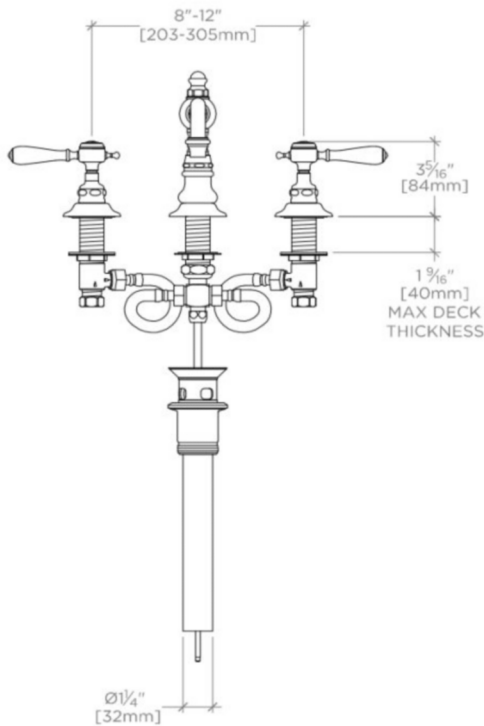

JULIA

JULS21

Julia High Profile Three Hole Deck Mounted Lavatory Faucet with White Porcelain Lever Handles

TECHNICAL DETAILS

ADA Compliance: Yes
 Adjustable versus Fixed Spray: Fixed Spray
 Deck Thickness Maximum: 1 5/8"
 Deck Thickness Minimum: 0"
 Drain Assembly Materials: Brass
 Drain Depth Maximum: 1 3/4"
 Drain Hole Diameter: 1 3/4"
 Drain Style: Pop-up
 Escutcheon Primary Material: Brass
 Fittings Hole Diameter: 1 3/8"
 Handle Spread Maximum: 12"
 Handle Spread Minimum: 8"
 Handle Turn Angle: Quarter Turn
 Index Color / Finish and Material: Architectural Bronze
 Depth / Width: 7 5/8"
 Drain Depth Minimum: 1 3/8"
 Height: 6 1/2"
 Index Marking: H/C
 Inlet Connection Size: 1/2"
 Inlet Connection Type: Male With Supply Nut
 Inlet Supply Spread Maximum: 12"
 Inlet Supply Spread Minimum: 8"
 Installation Type: Deck Mounted
 Length: 16"
 Number of Handles: Two
 Number of Holes: Three Hole
 Primary Material: Brass
 Restricted Maximum Flow Rate: 1.2 gpm
 Spout Swivel: Y
 Suggested Application: Bath
 Valve Material: Ceramic
 Water Pressure Maximum: 85.0 psi
 Water Pressure Minimum: 20.0 psi
 Water Pressure Recommended: 45.0 psi

Available in 1.2gpm (4.5L/min) flow rate

CERTIFICATIONS

PRODUCT (NOTES)

Sold with European style drain; USA style drain sold separately for use with non-Waterworks sinks.

WATERWORKS

JULIA

JULS21

Julia High Profile Three Hole Deck Mounted Lavatory Faucet with White Porcelain Lever Handles

TOP VIEW

SCALE: 1 1/2"=1'-0"

FRONT VIEW

SCALE: 1 1/2"=1'-0"

SIDE VIEW

SCALE: 1 1/2"=1'-0"