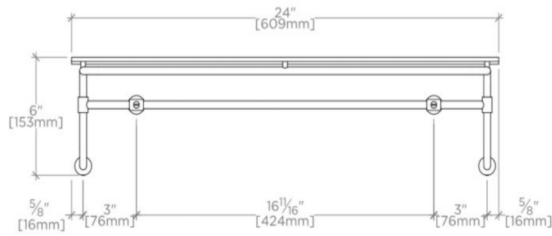

R.W. ATLAS

R.W. Atlas Single Tier 24" Metal Shelf

RWSF24

SHOWN IN R.W. ATLAS SINGLE TIER 24" METAL SHELF | RWSF24

TECHNICAL DETAILS

ADA Compliance: When installed per ADA guidelines
Adjustable Levelers / Feet: N
Adjustable Shelves: N
Escutcheon Primary Material: Brass
Installation Type: Wall Mounted
Length: 24"
Number of Drawers / Shelves: One
Primary Material: Brass
Suggested Application: Bath

Four wall mounting points offer better support.

The hardware kit ensures secured mounting for dry walls, wood blocked, and metal stud installations.

WATERWORKS

R.W. ATLAS

RWSF24

R.W. Atlas Single Tier 24" Metal Shelf

TOP VIEW

SCALE: 1/2"=1'-0"

FRONT VIEW

SCALE: 1/2"=1'-0"

SIDE VIEW

SCALE: 1/2"=1'-0"