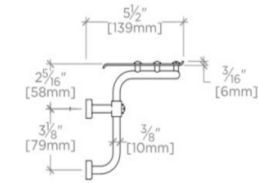

R.W. ATLAS

R.W. Atlas Single Tier 24" Metal Shelf

RWSF24

SHOWN IN R.W. ATLAS SINGLE TIER 24" METAL SHELF | RWSF24

TECHNICAL DETAILS

ADA Compliance: When installed per ADA guidelines
Adjustable Levelers / Feet: N
Adjustable Shelves: N
Escutcheon Primary Material: Brass
Installation Type: Wall Mounted
Length: 24"
Number of Drawers / Shelves: One
Primary Material: Brass
Suggested Application: Bath

Four wall mounting points offer better support.

The hardware kit ensures secured mounting for dry walls, wood blocked, and metal stud installations.

WATERWORKS

R.W. ATLAS

RWSF24

R.W. Atlas Single Tier 24" Metal Shelf

TOP VIEW

SCALE: 1/2"=1'-0"

FRONT VIEW

SCALE: 1/2"=1'-0"

SIDE VIEW

SCALE: 1/2"=1'-0"