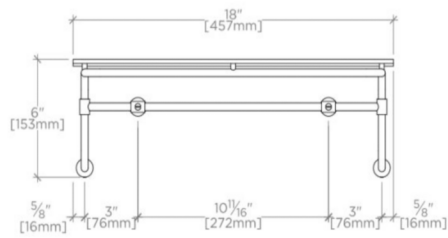

R.W. ATLAS

R.W. Atlas Single Tier 18" Metal Shelf

RWSF18

SHOWN IN R.W. ATLAS SINGLE TIER 18" METAL SHELF | RWSF18

TECHNICAL DETAILS

ADA Compliance: When installed per ADA guidelines
Adjustable Levelers / Feet: N
Adjustable Shelves: N
Escutcheon Primary Material: Brass
Installation Type: Wall Mounted
Length: 18"
Number of Drawers / Shelves: One
Primary Material: Brass
Suggested Application: Bath

Four wall mounting points offer better support.

The hardware kit ensures secured mounting for dry walls, wood blocked, and metal stud installations.

WATERWORKS

R.W. ATLAS

RWSF18

R.W. Atlas Single Tier 18" Metal Shelf

TOP VIEW

SCALE: 1/2"=1'-0"

FRONT VIEW

SCALE: 1/2"=1'-0"

SIDE VIEW

SCALE: 1/2"=1'-0"