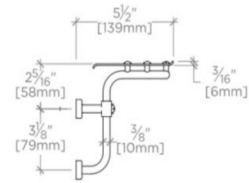

R.W. ATLAS

R.W. Atlas Single Tier 18" Metal Shelf

RWSF18

SHOWN IN R.W. ATLAS SINGLE TIER 18" METAL SHELF | RWSF18

TECHNICAL DETAILS

ADA Compliance: When installed per ADA guidelines
Adjustable Levelers / Feet: N
Adjustable Shelves: N
Escutcheon Primary Material: Brass
Installation Type: Wall Mounted
Length: 18"
Number of Drawers / Shelves: One
Primary Material: Brass
Suggested Application: Bath

Four wall mounting points offer better support.

The hardware kit ensures secured mounting for dry walls, wood blocked, and metal stud installations.

WATERWORKS

R.W. ATLAS

RWSF18

R.W. Atlas Single Tier 18" Metal Shelf

TOP VIEW

SCALE: 1/2"=1'-0"

FRONT VIEW

SCALE: 1/2"=1'-0"

SIDE VIEW

SCALE: 1/2"=1'-0"