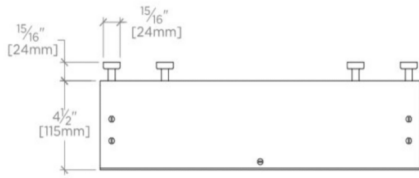

R.W. ATLAS

R.W. Atlas Single Tier 18" Metal Shelf

RWSF18

SHOWN IN R.W. ATLAS SINGLE TIER 18" METAL SHELF | RWSF18

TECHNICAL DETAILS

ADA Compliance: When installed per ADA guidelines
Adjustable Levelers / Feet: N
Adjustable Shelves: N
Escutcheon Primary Material: Brass
Installation Type: Wall Mounted
Length: 18"
Number of Drawers / Shelves: One
Primary Material: Brass
Suggested Application: Bath

Four wall mounting points offer better support.

The hardware kit ensures secured mounting for dry walls, wood blocked, and metal stud installations.

WATERWORKS

R.W. ATLAS

RWSF18

R.W. Atlas Single Tier 18" Metal Shelf

TOP VIEW

SCALE: 1/2"=1'-0"

FRONT VIEW

SCALE: 1/2"=1'-0"

SIDE VIEW

SCALE: 1/2"=1'-0"