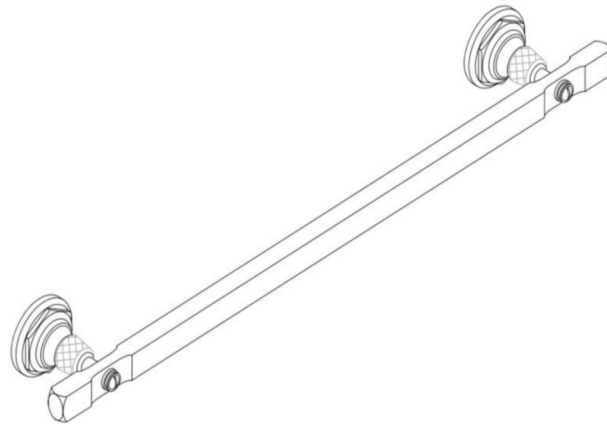

## R.W. ATLAS

R.W. Atlas 18" Single Metal Towel Bar

RWTB18

SHOWN IN R.W. ATLAS 18" SINGLE METAL TOWEL BAR | RWTB18

### TECHNICAL DETAILS

ADA Compliance: Yes  
Adjustable Levelers / Feet: N  
Adjustable Shelves: N  
Escutcheon Primary Material: Brass  
Horizontal Rail Material: Metal  
Installation Type: Wall Mounted  
Length: 18"  
Number of Drawers / Shelves: One  
Primary Material: Brass  
Suggested Application: Bath

### PRODUCT FEATURES

Features knurled detail on the wall mounted posts.

Offered in 18" and 24" .

Towel Bar can not be cut.

# WATERWORKS

R.W. ATLAS

RWTB18

R.W. Atlas 18" Single Metal Towel Bar

TOP VIEW

SCALE: 3"=1'-0"

FRONT VIEW

SCALE: 3"=1'-0"