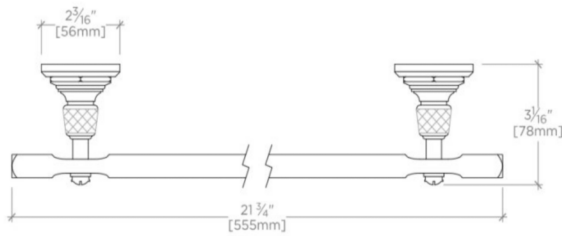

### TECHNICAL DETAILS

ADA Compliance: Yes  
Adjustable Levelers / Feet: N  
Adjustable Shelves: N  
Escutcheon Primary Material: Brass  
Horizontal Rail Material: Metal  
Installation Type: Wall Mounted  
Length: 18"  
Number of Drawers / Shelves: One  
Primary Material: Brass  
Suggested Application: Bath

### PRODUCT FEATURES

Features knurled detail on the wall mounted posts.

Offered in 18" and 24" .

Towel Bar can not be cut.

# WATERWORKS

R.W. ATLAS

RWTB18

R.W. Atlas 18" Single Metal Towel Bar

TOP VIEW

SCALE: 3"=1'-0"

FRONT VIEW

SCALE: 3"=1'-0"

SIDE VIEW

SCALE: 3"=1'-0"