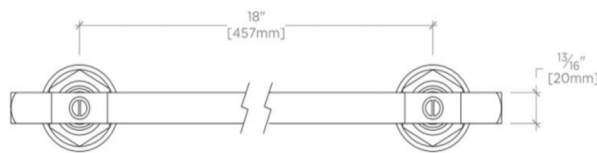

### TECHNICAL DETAILS

ADA Compliance: Yes  
Adjustable Levelers / Feet: N  
Adjustable Shelves: N  
Escutcheon Primary Material: Brass  
Horizontal Rail Material: Metal  
Installation Type: Wall Mounted  
Length: 18"  
Number of Drawers / Shelves: One  
Primary Material: Brass  
Suggested Application: Bath

### PRODUCT FEATURES

Features knurled detail on the wall mounted posts.

Offered in 18" and 24" .

Towel Bar can not be cut.

# WATERWORKS

R.W. ATLAS

RWTB18

R.W. Atlas 18" Single Metal Towel Bar

TOP VIEW

SCALE: 3"=1'-0"

FRONT VIEW

SCALE: 3"=1'-0"

SIDE VIEW

SCALE: 3"=1'-0"