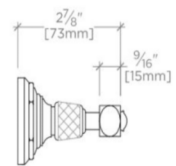

### TECHNICAL DETAILS

ADA Compliance: Yes  
Adjustable Levelers / Feet: N  
Adjustable Shelves: N  
Escutcheon Primary Material: Brass  
Horizontal Rail Material: Metal  
Installation Type: Wall Mounted  
Length: 18"  
Number of Drawers / Shelves: One  
Primary Material: Brass  
Suggested Application: Bath

### PRODUCT FEATURES

Features knurled detail on the wall mounted posts.

Offered in 18" and 24" .

Towel Bar can not be cut.

# WATERWORKS

R.W. ATLAS

RWTB18

R.W. Atlas 18" Single Metal Towel Bar

TOP VIEW

SCALE: 3"=1'-0"

FRONT VIEW

SCALE: 3"=1'-0"

SIDE VIEW

SCALE: 3"=1'-0"