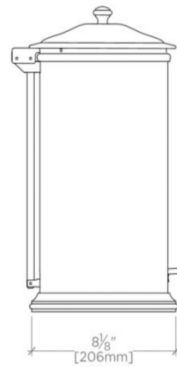

ETOILE

Etoile Round Waste Can

ETWC01

SHOWN IN ETOILE ROUND WASTE CAN|ETWC01

TECHNICAL DETAILS

Depth / Width: 9 5/8"
Height: 15 1/2"
Installation Type: Freestanding
Interior / Exterior Application: Interior Only
Length: 9 7/8"
Primary Material: Brass
Suggested Application: All Applications

INSPIRATION

Defined elegance. Etoile has a European sophistication with a timeless sense of chic.

PRODUCT FEATURES

9 7/8" x 9 5/8" x 15 1/2"

Made of Brass

Nickel Finish

ETOILE

Etoile Round Waste Can

ETWC01

TOP VIEW

SCALE: 1/2"=1'-0"

FRONT VIEW

SCALE: 1/2"=1'-0"

SIDE VIEW

SCALE: 1/2"=1'-0"