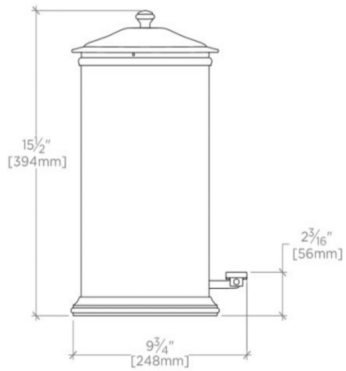

ETOILE

Etoile Round Waste Can

ETWC01

SHOWN IN ETOILE ROUND WASTE CAN|ETWC01

TECHNICAL DETAILS

Depth / Width: 9 5/8"
Height: 15 1/2"
Installation Type: Freestanding
Interior / Exterior Application: Interior Only
Length: 9 7/8"
Primary Material: Brass
Suggested Application: All Applications

INSPIRATION

Defined elegance. Etoile has a European sophistication with a timeless sense of chic.

PRODUCT FEATURES

9 7/8" x 9 5/8" x 15 1/2"

Made of Brass

Nickel Finish

ETOILE

Etoile Round Waste Can

ETWC01

TOP VIEW

SCALE: 1/2"=1'-0"

FRONT VIEW

SCALE: 1/2"=1'-0"

SIDE VIEW

SCALE: 1/2"=1'-0"