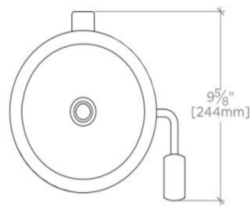

ETOILE

Etoile Round Waste Can

ETWC01

SHOWN IN ETOILE ROUND WASTE CAN|ETWC01

TECHNICAL DETAILS

Depth / Width: 9 5/8"
Height: 15 1/2"
Installation Type: Freestanding
Interior / Exterior Application: Interior Only
Length: 9 7/8"
Primary Material: Brass
Suggested Application: All Applications

INSPIRATION

Defined elegance. Etoile has a European sophistication with a timeless sense of chic.

PRODUCT FEATURES

9 7/8" x 9 5/8" x 15 1/2"

Made of Brass

Nickel Finish

ETOILE

Etoile Round Waste Can

ETWC01

TOP VIEW

SCALE: 1/2"=1'-0"

FRONT VIEW

SCALE: 1/2"=1'-0"

SIDE VIEW

SCALE: 1/2"=1'-0"