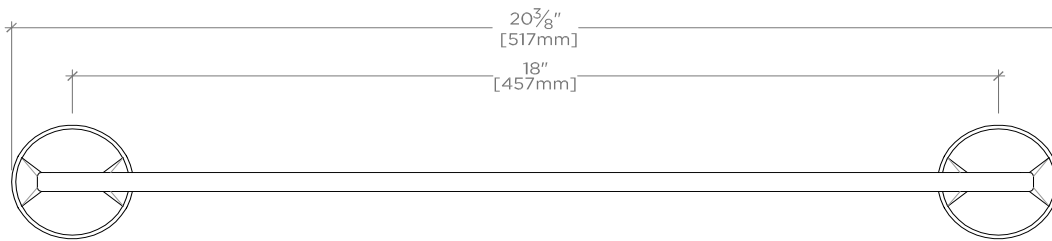

### PRODUCT FEATURES

- Forged solid brass construction
- This item is stocked in Chrome, Nickel, and Unlacquered Brass finishes
- Not designed to be field cut
- Wall mounted and easy to install

FORMWORK

FMTB18

18" Single Towel Bar

TOP VIEW

SCALE: 3"=1'-0"

FRONT VIEW

SCALE: 3"=1'-0"

SIDE VIEW SCALE: 3"=1'-0"