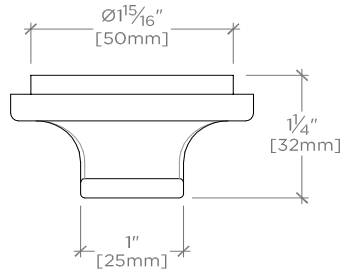

Sculptural forms that defy the ordinary, unexpected geometry and the transition of planes create a subtle but warm expression.

PRODUCT FEATURES

Forged solid brass construction

Easy to install

FORMWORK

FMRH01

Single Hook

TOP VIEW SCALE: 6"=1'-0"

ISO VIEW SCALE: 6"=1'-0"

FRONT VIEW SCALE: 6"=1'-0"

SIDE VIEW SCALE: 6"=1'-0"