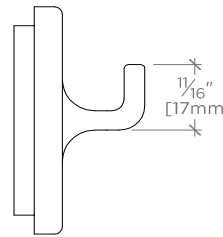

FORMWORK

Single Hook

FMRH01

SHOWN IN NICKEL

TECHNICAL DETAILS

Escutcheon Primary Material: Brass

Primary Material: Brass

INSPIRATION

Sculptural forms that defy the ordinary, unexpected geometry and the transition of planes create a subtle but warm expression.

PRODUCT FEATURES

Forged solid brass construction

Easy to install

FORMWORK

FMRH01

Single Hook

TOP VIEW SCALE: 6"=1'-0"

ISO VIEW SCALE: 6"=1'-0"

FRONT VIEW SCALE: 6"=1'-0"

SIDE VIEW SCALE: 6"=1'-0"