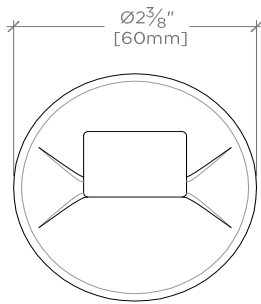

FORMWORK

Single Hook

FMRH01

SHOWN IN NICKEL

TECHNICAL DETAILS

Escutcheon Primary Material: Brass

Primary Material: Brass

INSPIRATION

Sculptural forms that defy the ordinary, unexpected geometry and the transition of planes create a subtle but warm expression.

PRODUCT FEATURES

Forged solid brass construction

Easy to install

FORMWORK

FMRH01

Single Hook

TOP VIEW SCALE: 6"=1'-0"

ISO VIEW SCALE: 6"=1'-0"

FRONT VIEW SCALE: 6"=1'-0"

SIDE VIEW SCALE: 6"=1'-0"