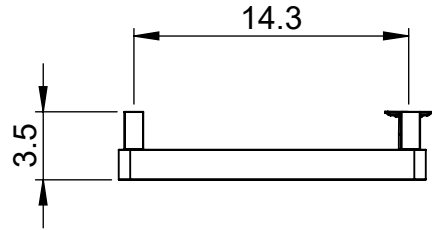

# Hanbury-48.0x16.0

Height: 48.0  
Width: 16.0  
Depth: 3.5  
Weight HO: kg  
EO: kg

Tube  $\phi$ : 2sq + 1.6sq  
Pipe Centres: N/A  
Elec. element if specified: 125  
Output @ 50°C  $\Delta$ T Watts: N/A  
BTUs: N/A

All dimensions in inches

Manufactured from 1.4301/X5CrNi18-10 stainless steel

Vogue UK Ltd. reserve the right to alter specifications without prior notice.  
ALL MEASUREMENTS ARE NOMINAL DIMENSIONS ONLY, AND ARE NOT BINDING.