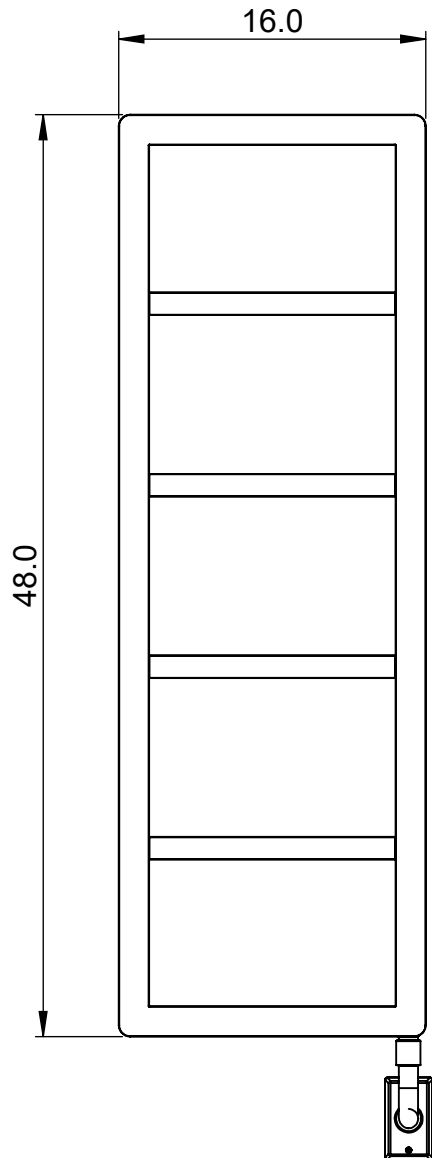

# Hanbury-48.0x16.0

Height: 48.0  
Width: 16.0  
Depth: 3.5  
Weight HO: kg  
EO: kg

Tube  $\phi$ : 2sq + 1.6sq  
Pipe Centres: N/A  
Elec. element if specified: 125  
Output @ 50°C  $\Delta$ T Watts: N/A  
BTUs: N/A

All dimensions in inches

Manufactured from 1.4301/X5CrNi18-10 stainless steel

Vogue UK Ltd. reserve the right to alter specifications without prior notice.  
ALL MEASUREMENTS ARE NOMINAL DIMENSIONS ONLY, AND ARE NOT BINDING.