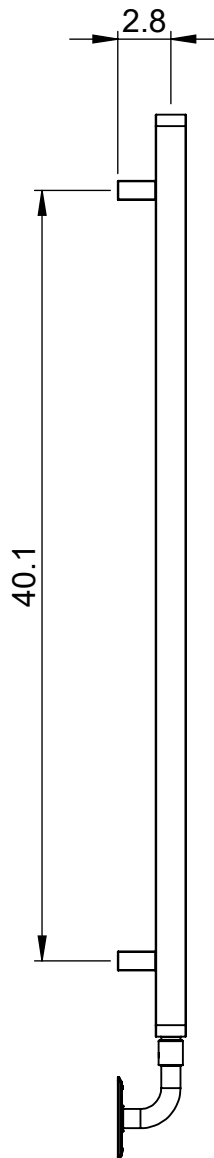

# Hanbury-48.0x16.0

Height: 48.0  
Width: 16.0  
Depth: 3.5  
Weight HO: kg  
EO: kg

Tube  $\phi$ : 2sq + 1.6sq  
Pipe Centres: N/A  
Elec. element if specified: 125  
Output @ 50°C  $\Delta$ T Watts: N/A  
BTUs: N/A

All dimensions in inches

Manufactured from 1.4301/X5CrNi18-10 stainless steel

Vogue UK Ltd. reserve the right to alter specifications without prior notice.  
ALL MEASUREMENTS ARE NOMINAL DIMENSIONS ONLY, AND ARE NOT BINDING.