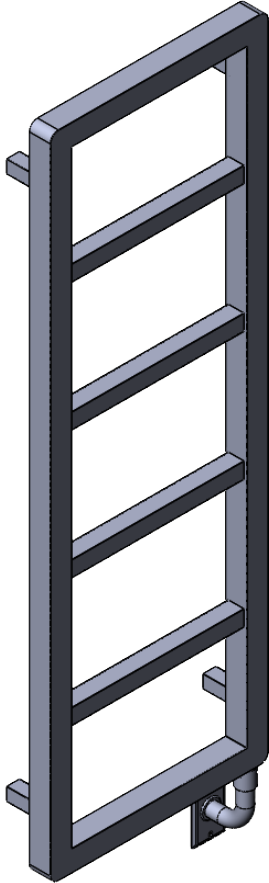

# Hanbury-48.0x16.0

Height: 48.0  
Width: 16.0  
Depth: 3.5  
Weight HO: kg  
EO: kg

Tube  $\phi$ : 2sq + 1.6sq  
Pipe Centres: N/A  
Elec. element if specified: 125  
Output @ 50°C  $\Delta$ T Watts: N/A  
BTUs: N/A

All dimensions in inches

Manufactured from 1.4301/X5CrNi18-10 stainless steel

Vogue UK Ltd. reserve the right to alter specifications without prior notice.  
ALL MEASUREMENTS ARE NOMINAL DIMENSIONS ONLY, AND ARE NOT BINDING.