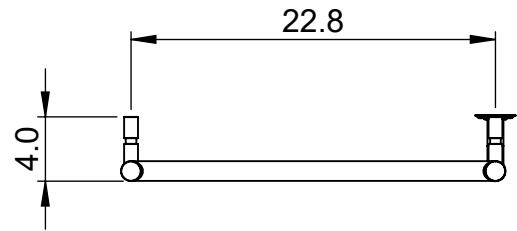

EUC1B-36.0x24.0

Height: 36.0

Width: 24.0

Depth: 4.0

Weight HO: kg

EO: kg

Tube ϕ : 1.25

Pipe Centres: 22.8

Elec. element if specified: 100

Output @ 50°C Δ T Watts: N/A

BTUs: N/A

All dimensions in inches

Manufactured from ISO/CEN CuZn36As (BS CZ126) brass tube

Vogue UK Ltd. reserve the right to alter specifications without prior notice.
ALL MEASUREMENTS ARE NOMINAL DIMENSIONS ONLY, AND ARE NOT BINDING.