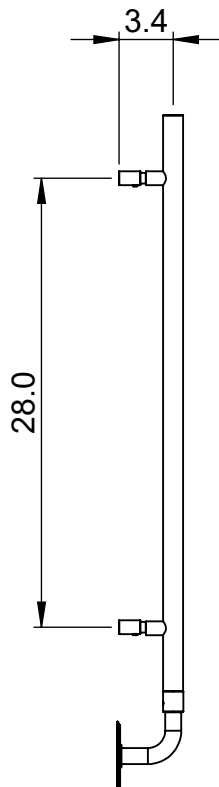

EUC1B-36.0x24.0

Height: 36.0

Width: 24.0

Depth: 4.0

Weight HO: kg

EO: kg

Tube ϕ : 1.25

Pipe Centres: 22.8

Elec. element if specified: 100

Output @ 50°C Δ T Watts: N/A

BTUs: N/A

All dimensions in inches

Manufactured from ISO/CEN CuZn36As (BS CZ126) brass tube

Vogue UK Ltd. reserve the right to alter specifications without prior notice.
ALL MEASUREMENTS ARE NOMINAL DIMENSIONS ONLY, AND ARE NOT BINDING.