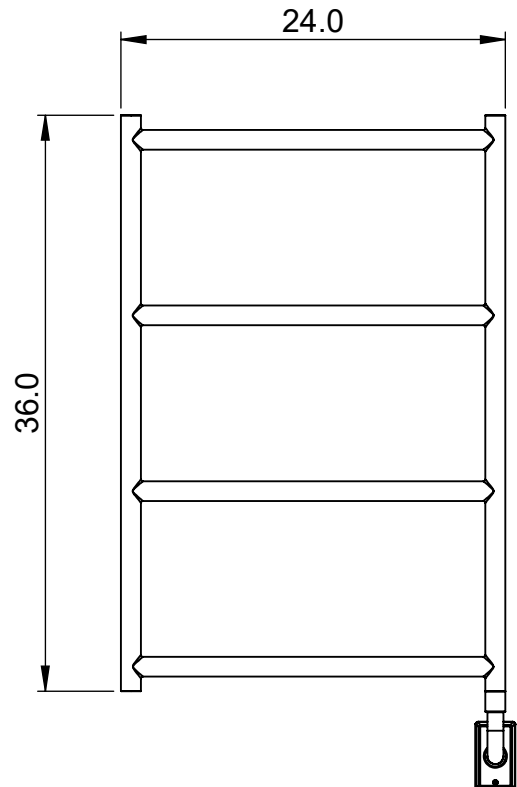

EUC1B-36.0x24.0

Height: 36.0

Width: 24.0

Depth: 4.0

Weight HO: kg

EO: kg

Tube ϕ : 1.25

Pipe Centres: 22.8

Elec. element if specified: 100

Output @ 50°C Δ T Watts: N/A

BTUs: N/A

All dimensions in inches

Manufactured from ISO/CEN CuZn36As (BS CZ126) brass tube

Vogue UK Ltd. reserve the right to alter specifications without prior notice.
ALL MEASUREMENTS ARE NOMINAL DIMENSIONS ONLY, AND ARE NOT BINDING.