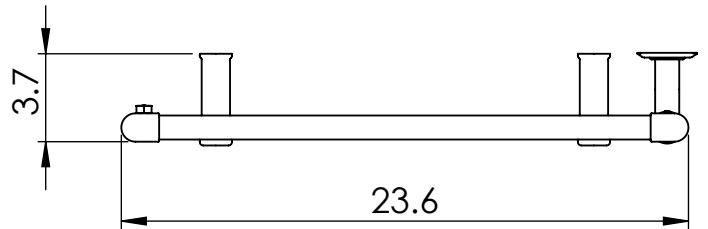

EU1B-(MD001)

31.5x23.6

Height: 31.5

Width: 23.6

Depth: 3.7

Weight HO: 8.5 kg

EO: 14.5 kg

Tube ϕ : 1 + 1.2x1.6 D Section

Pipe Centres: 21.9

Elec. element if specified: 200

Output @ 50°C Δ T Watts: N/A

BTUs: N/A

All dimensions in inches

Manufactured from Mild Steel

brackets extendable
by a further 20mm

Vogue UK Ltd. reserve the right to alter specifications without prior notice.
ALL MEASUREMENTS ARE NOMINAL DIMENSIONS ONLY, AND ARE NOT BINDING.