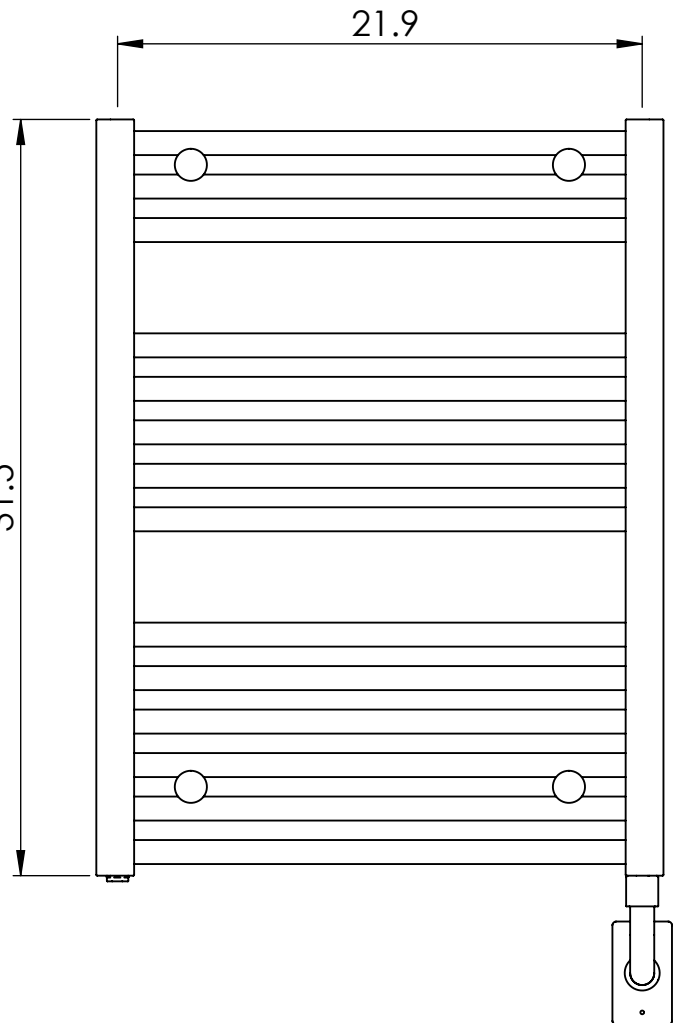

EU1B-(MD001)

31.5x23.6

Height: 31.5

Width: 23.6

Depth: 3.7

Weight HO: 8.5 kg

EO: 14.5 kg

Tube ϕ : 1 + 1.2x1.6 D Section

Pipe Centres: 21.9

Elec. element if specified: 200

Output @ 50°C Δ T Watts: N/A

BTUs: N/A

All dimensions in inches

Manufactured from Mild Steel

brackets extendable
by a further 20mm

Vogue UK Ltd. reserve the right to alter specifications without prior notice.
ALL MEASUREMENTS ARE NOMINAL DIMENSIONS ONLY, AND ARE NOT BINDING.