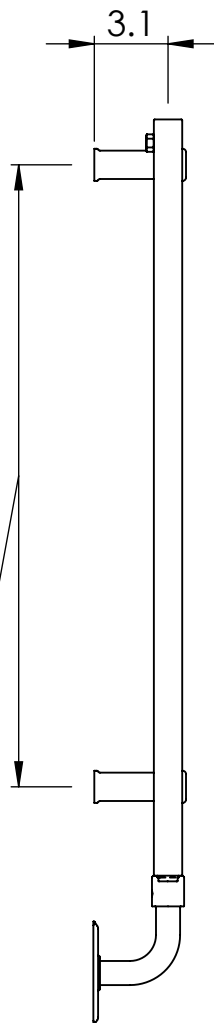

EU1B-(MD001)

31.5x23.6

Height: 31.5

Width: 23.6

Depth: 3.7

Weight HO: 8.5 kg

EO: 14.5 kg

Tube ϕ : 1 + 1.2x1.6 D Section

Pipe Centres: 21.9

Elec. element if specified: 200

Output @ 50°C Δ T Watts: N/A

BTUs: N/A

All dimensions in inches

Manufactured from Mild Steel

brackets extendable
by a further 20mm

Vogue UK Ltd. reserve the right to alter specifications without prior notice.
ALL MEASUREMENTS ARE NOMINAL DIMENSIONS ONLY, AND ARE NOT BINDING.