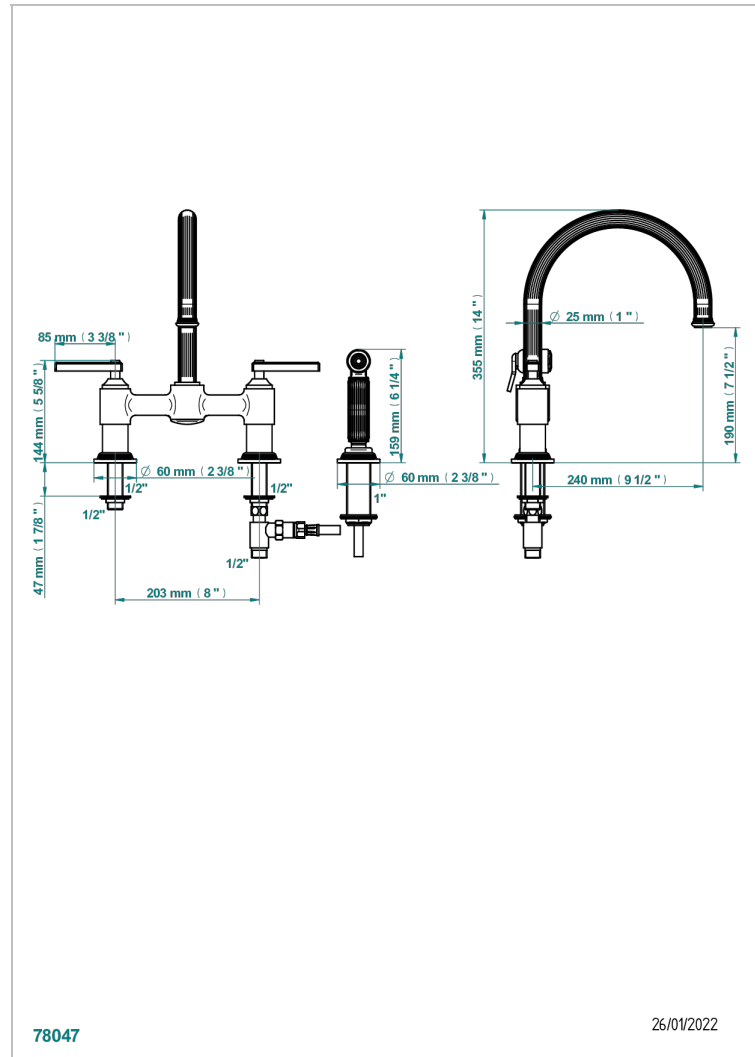

GRAND CENTRAL WITH BLACK ONYX LEVER HANDLES

U9N-159DM/US

THG
PARIS

Two hole bridge kitchen faucet with side spray

78047

26/01/2022

CHARACTERISTIC

- Grand central with black onyx lever handles
- Two hole bridge kitchen faucet with side spray