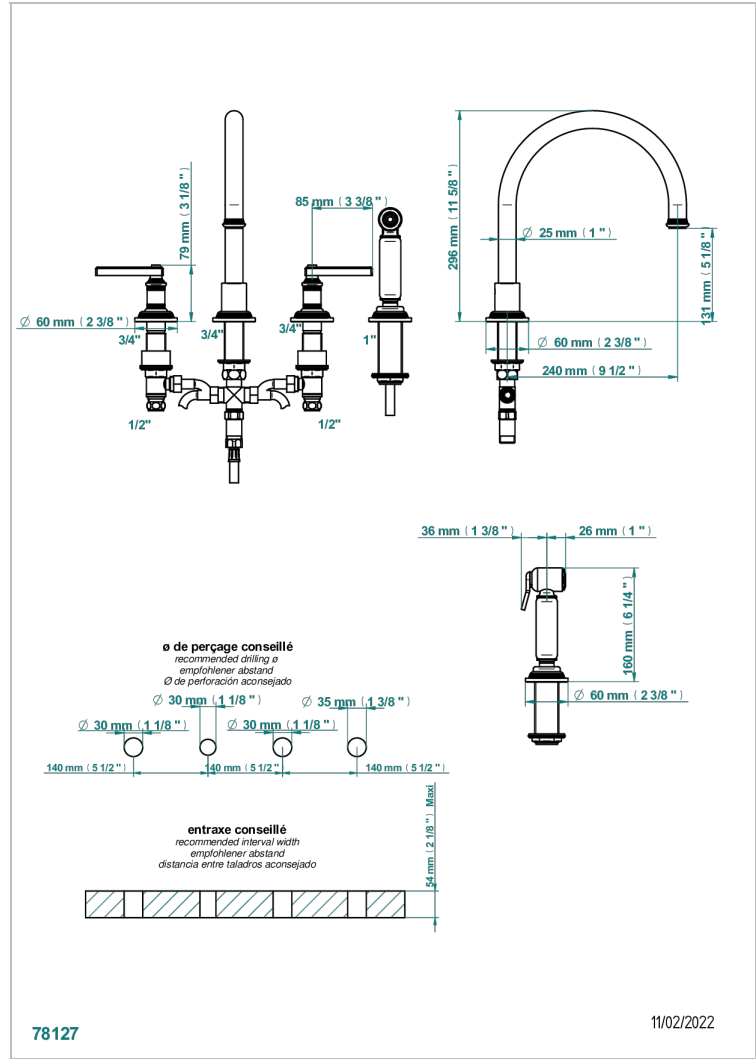

# WEST COAST WITH BLACK ONYX LEVER HANDLES

U9F-4211/US

Three hole kitchen faucet with side spray

## CHARACTERISTIC

- West Coast with black onyx lever handles
- Three hole kitchen faucet with side spray