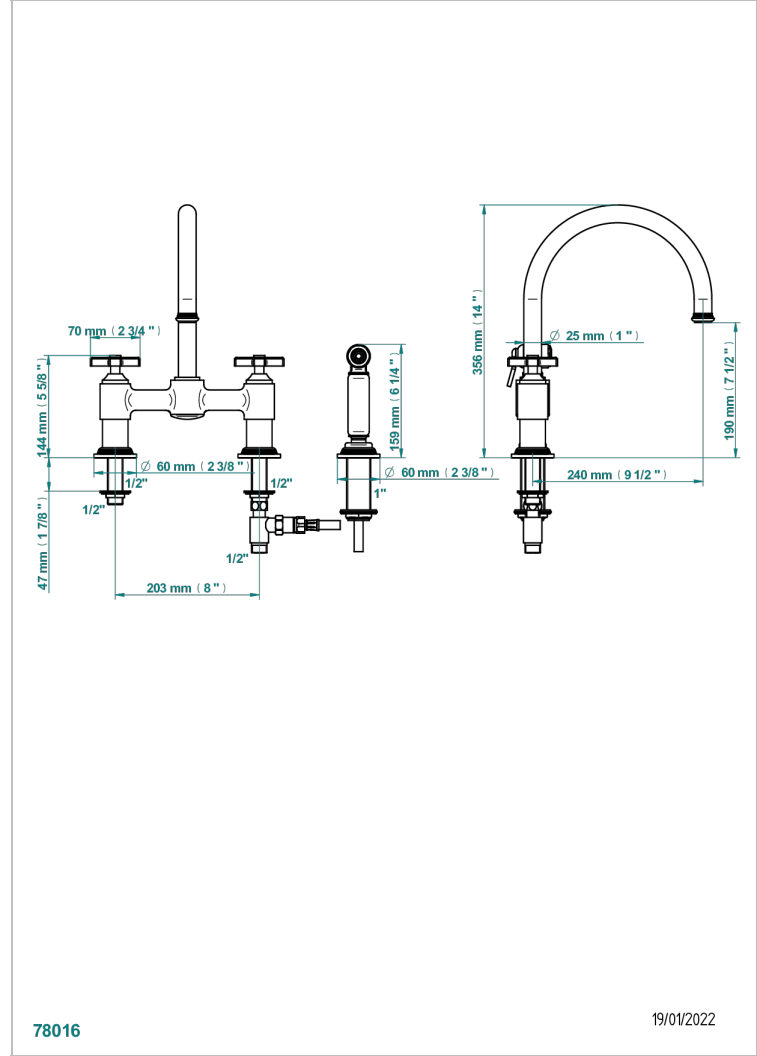

WEST COAST WITH METAL CROSS HANDLES

U9A-159DM/US

Two hole bridge kitchen faucet with side spray

78016

19/01/2022

CHARACTERISTIC

- West Coast with metal cross handles
- Two hole bridge kitchen faucet with side spray