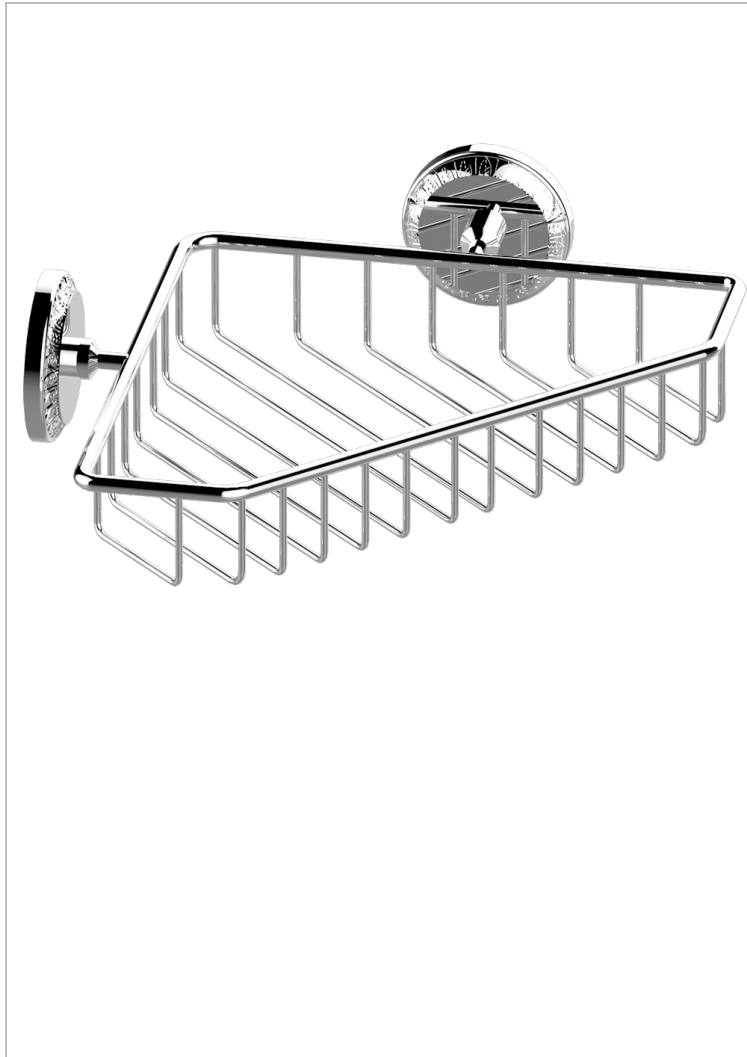

MALMAISON METAL

U93-3623

Large corner soap basket, wall mounted

THG[®]
PARIS

CHARACTERISTIC

- Malmaison metal
- Large corner soap basket, wall mounted

AVAILABLE FINITIONS

Chrome polished - A02
Chrome polished / gold polished - G02
Copper antique matt, coated - H07
Gold mat - F07
Gold polished - F01
Light coated bronze - D01

Matt chrome (American satin) - C02
Matt nickel (American satin) - C01
Nickel antique / Sovereign - H28
Nickel polished - B01
Silver polished, antique - H03
Soft gold - F30

Soft matt gold - F31