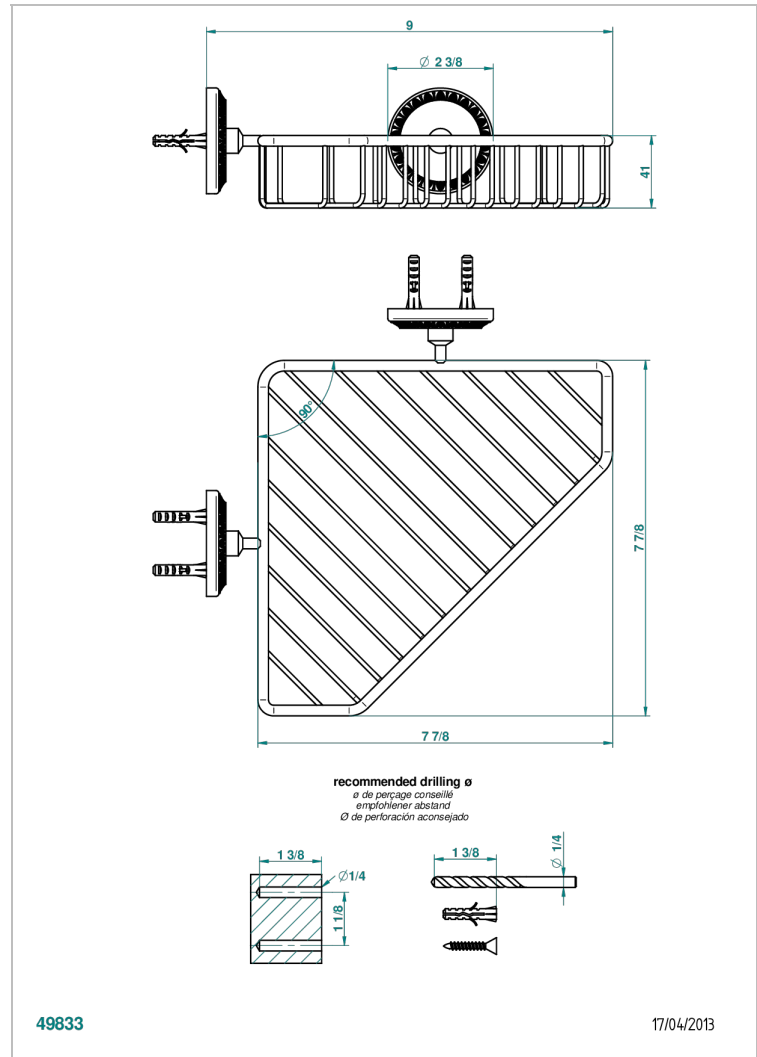

MALMAISON METAL

U93-3623

Large corner soap basket, wall mounted

THG[®]
PARIS

CHARACTERISTIC

- Malmaison metal
- Large corner soap basket, wall mounted

AVAILABLE FINITIONS

Chrome polished - A02
Chrome polished / gold polished - G02
Copper antique matt, coated - H07
Gold mat - F07
Gold polished - F01
Light coated bronze - D01