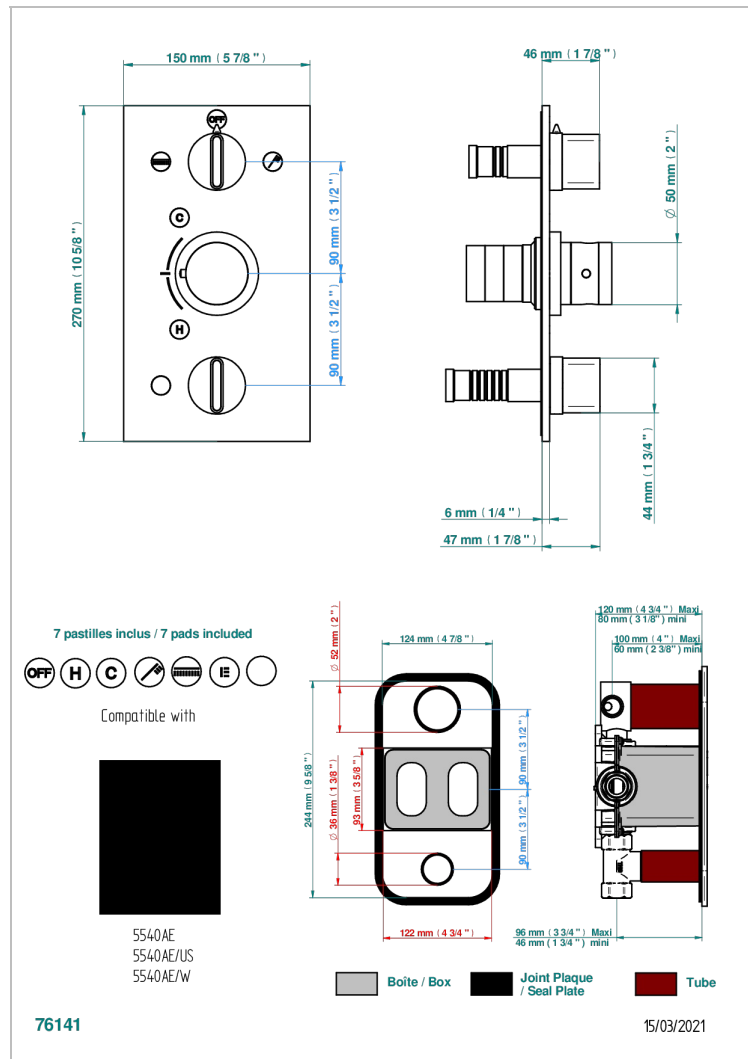

ICON-X CARBON GOLD WITH LEVER HANDLES

U7T-5540BE

Trim for THG thermostat 3 functions , with one off function and 2 outlets and one single off function - rough part supplied with fixing box ref. .5 540AE/US

CHARACTERISTIC

- ASME : ASME A112.18.1-2011/CSA B125.1-11
- DVGW : DW-6512CQ0608

STANDARDS

RELATED SKU'S

- Ref. G00-5100G Reinforced stop ring for THG thermostatic with fixing set
- Ref. G00-5540AE/US Thg thermostat with wax cartridge with one stop valve, 2 outlets and another stop valve, delivered with a built-in box, no trim