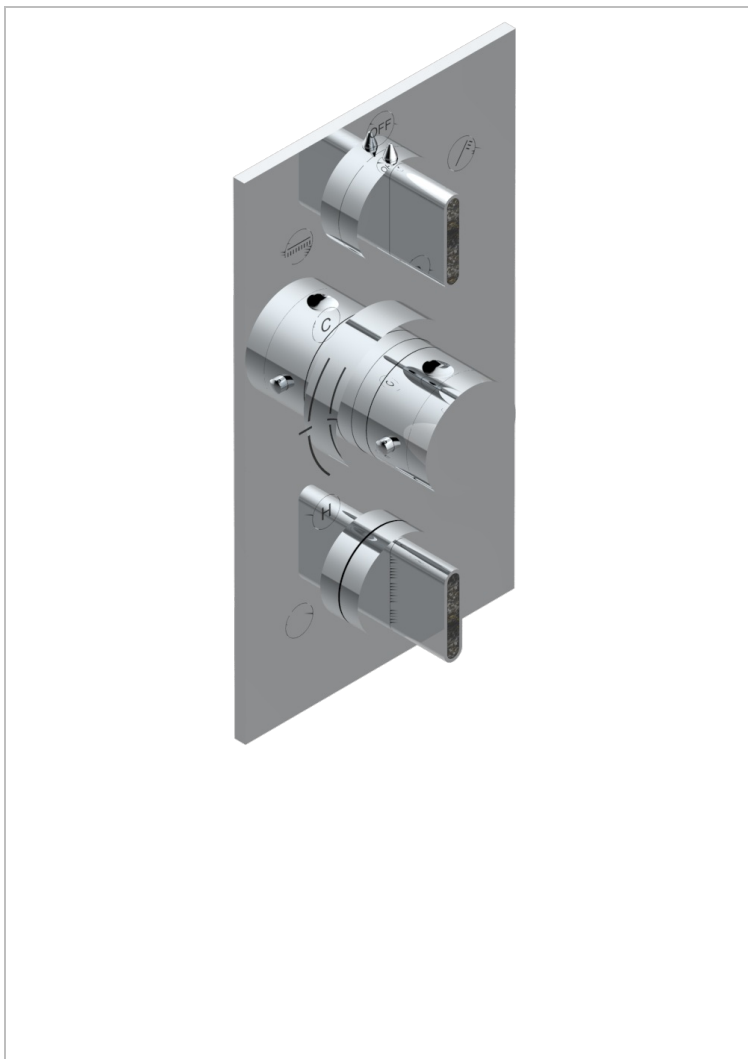

ICON-X CARBON GOLD WITH LEVER HANDLES

U7T-5540BE

Trim for THG thermostat 3 functions , with one off function and 2 outlets and one single off function - rough part supplied with fixing box ref. .5 540AE/US

CHARACTERISTIC

- ASME : ASME A112.18.1-2011/CSA B125.1-11
- DVGW : DW-6512CQ0608

STANDARDS

RELATED SKU'S

- Ref. G00-5100G Reinforced stop ring for THG thermostatic with fixing set
- Ref. G00-5540AE/US Thg thermostat with wax cartridge with one stop valve, 2 outlets and another stop valve, delivered with a built-in box, no trim