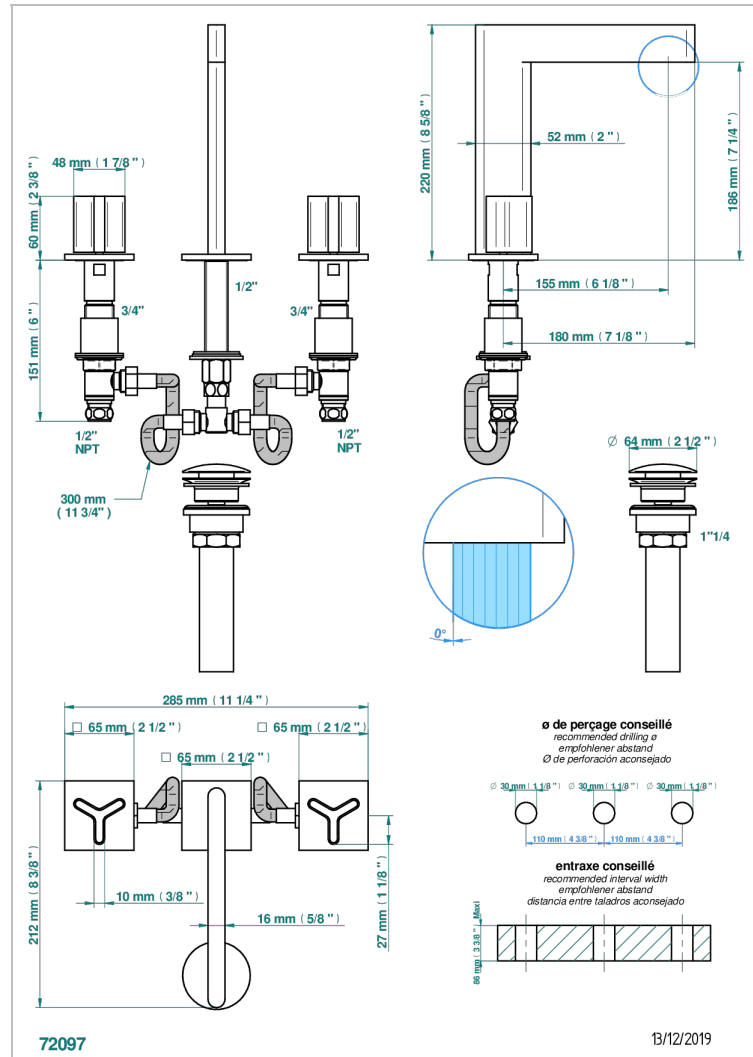

# ICON-X CARBON GOLD

U7S-151/US

Widespread lavatory set with drain

## CHARACTERISTIC

- Icon-x carbon gold
- Widespread lavatory set with drain