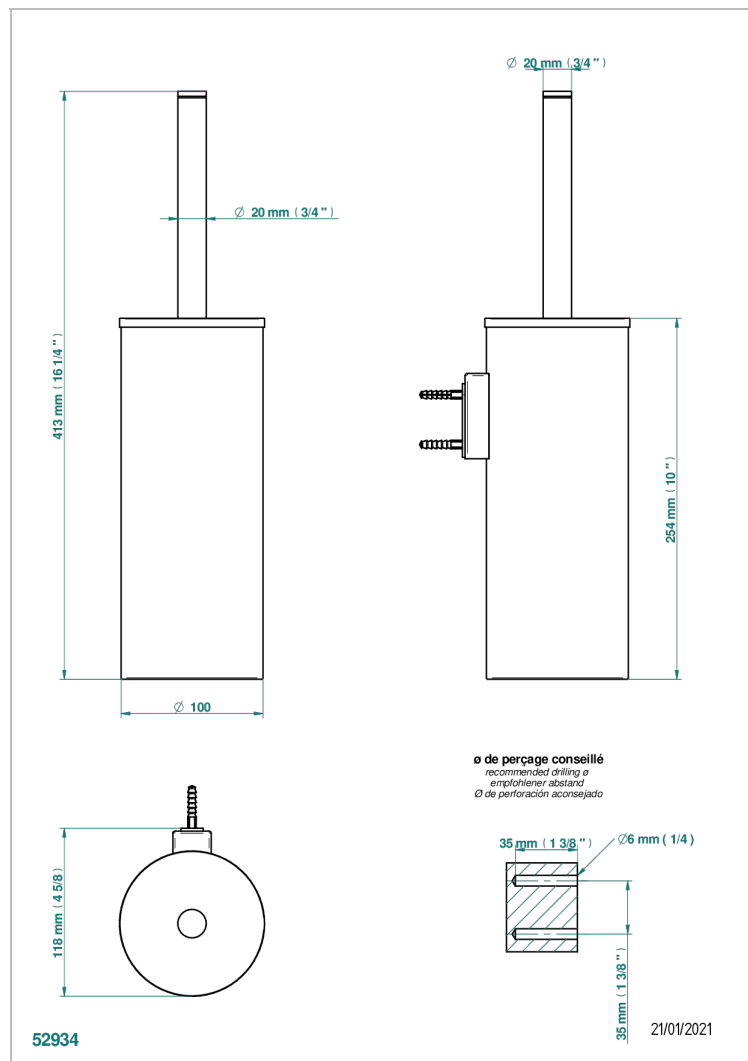

ICON-X METAL INLAY WITH LEVER HANDLES

U7K-4720C

THG[®]
PARIS

Metal toilet brush holder with brush with cover wall mounted

CHARACTERISTIC

- Icon-x metal inlay with lever handles
- Metal toilet brush holder with brush with cover wall mounted