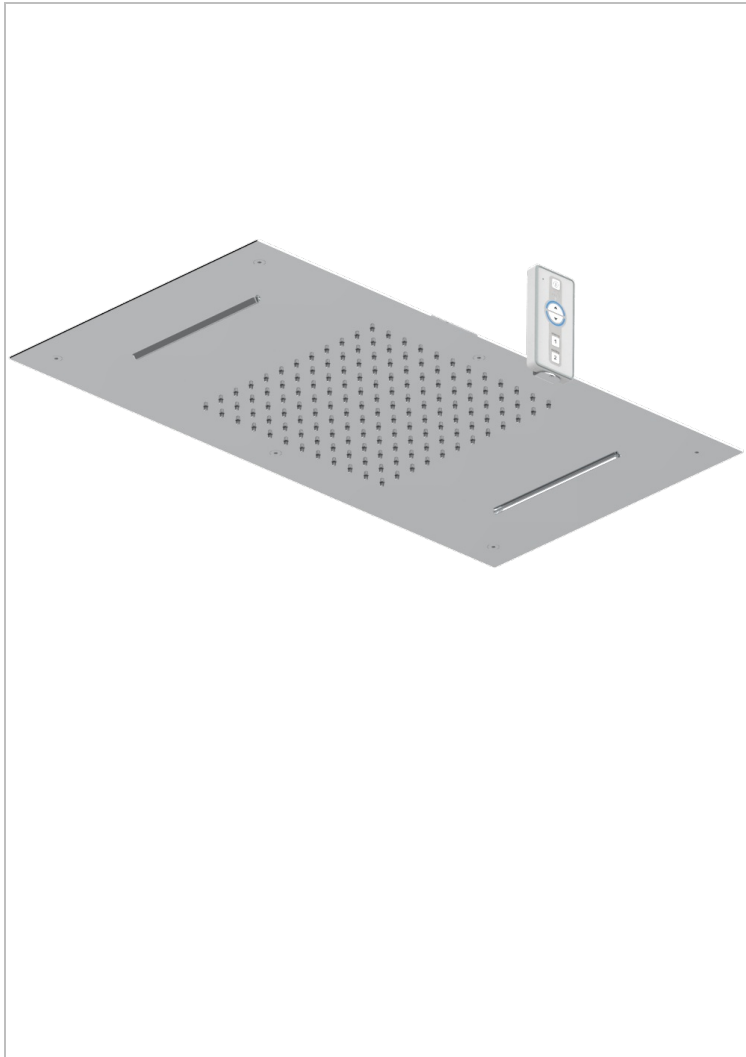

ICON-X METAL INLAY

U7J-492

Sky shower 27"1/2 x15" (available only in shiny stainless steel A08)

THG[®]
PARIS

CHARACTERISTIC

- Sky shower and water blades equipped with a flow limiter
- Requires a minimum false ceiling of 11 cm
- Chromotherapy
- Supplied with a remote control
- The installation must comply with NF C15-100
- Skyshower ceiling operates at 12V
- The power transformer must be placed outside volumes 1 and 2
- Showerhead with silicone nozzles to facilitate the removal of limescale
- Installation of a water softener is strongly recommended

TECHNICAL SPECS

- Recommandé : 3 bars (max. 5 bars) - Advised : 43,5 psi (max. 72 psi)
- Pomme : 15 l/min à 3 bars - Cascade : 23 l/min à 3 bars
- Showerhead : 4 gpm at 43.5 psi - Waterfall : 6 gpm at 43.5 psi
- Débit 2 fonctions utilisées : 23 l/min à 3 bars cumulés - 2 fonctions used : 6 gpm at 43.5 psi cumulated

AVAILABLE FINITIONS

shiny stainless steel - A08