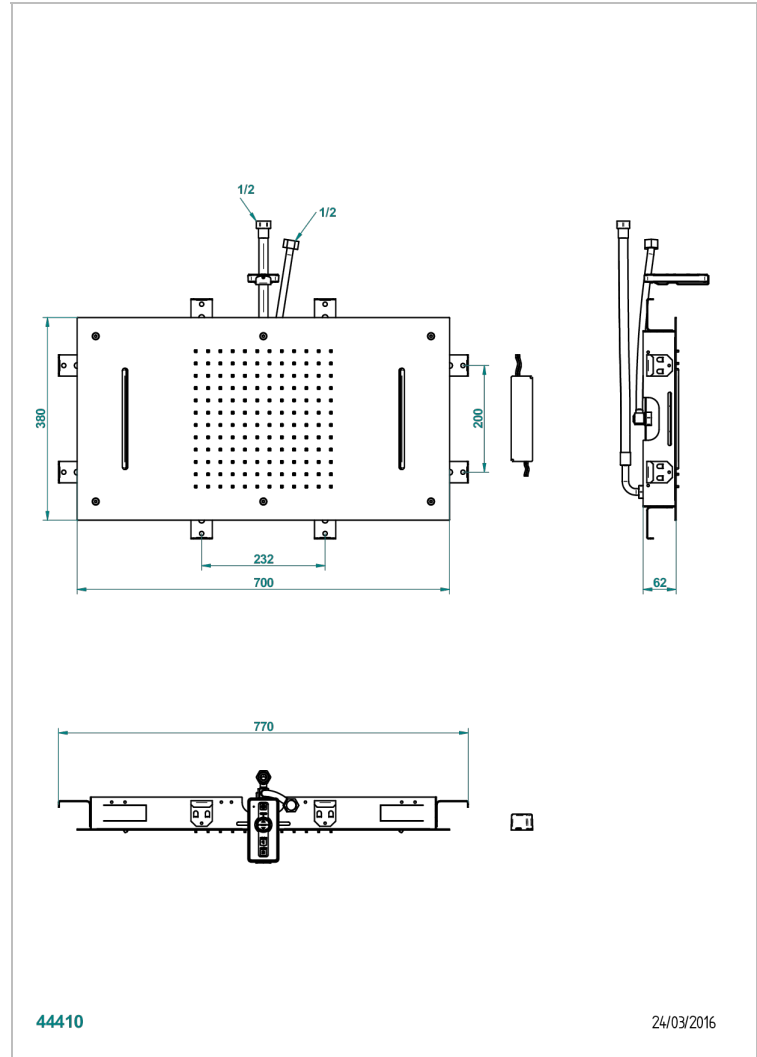

ICON-X METAL INLAY

U7J-492

Sky shower 27"1/2 x15" (available only in shiny stainless steel A08)

THG[®]
PARIS

CHARACTERISTIC

- Sky shower and water blades equipped with a flow limiter
- Requires a minimum false ceiling of 11 cm
- Chromotherapy
- Supplied with a remote control
- The installation must comply with NF C15-100
- Skyshower ceiling operates at 12V
- The power transformer must be placed outside volumes 1 and 2
- Showerhead with silicone nozzles to facilitate the removal of limescale
- Installation of a water softener is strongly recommended

TECHNICAL SPECS

- Recommandé : 3 bars (max. 5 bars) - Advised : 43,5 psi (max. 72 psi)
- Pomme : 15 l/min à 3 bars - Cascade : 23 l/min à 3 bars
- Showerhead : 4 gpm at 43.5 psi - Waterfall : 6 gpm at 43.5 psi
- Débit 2 fonctions utilisées : 23 l/min à 3 bars cumulés - 2 fonctions used : 6 gpm at 43.5 psi cumulated