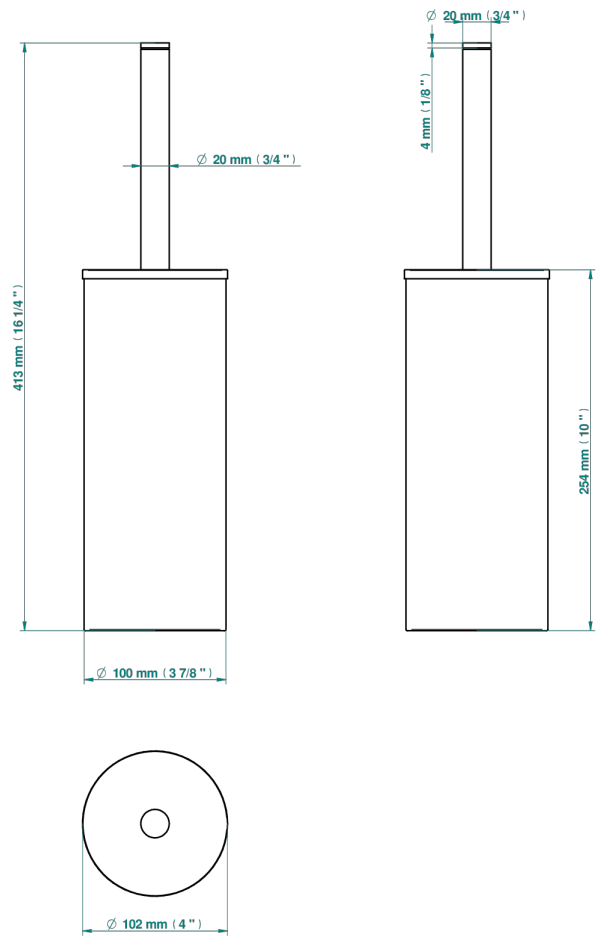

ICON-X METAL INLAY

U7J-4700C

Metal toilet brush holder with brush with cover floor mounted

58032

19/02/2020

CHARACTERISTIC

- Icon-x metal inlay
- Metal toilet brush holder with brush with cover floor mounted