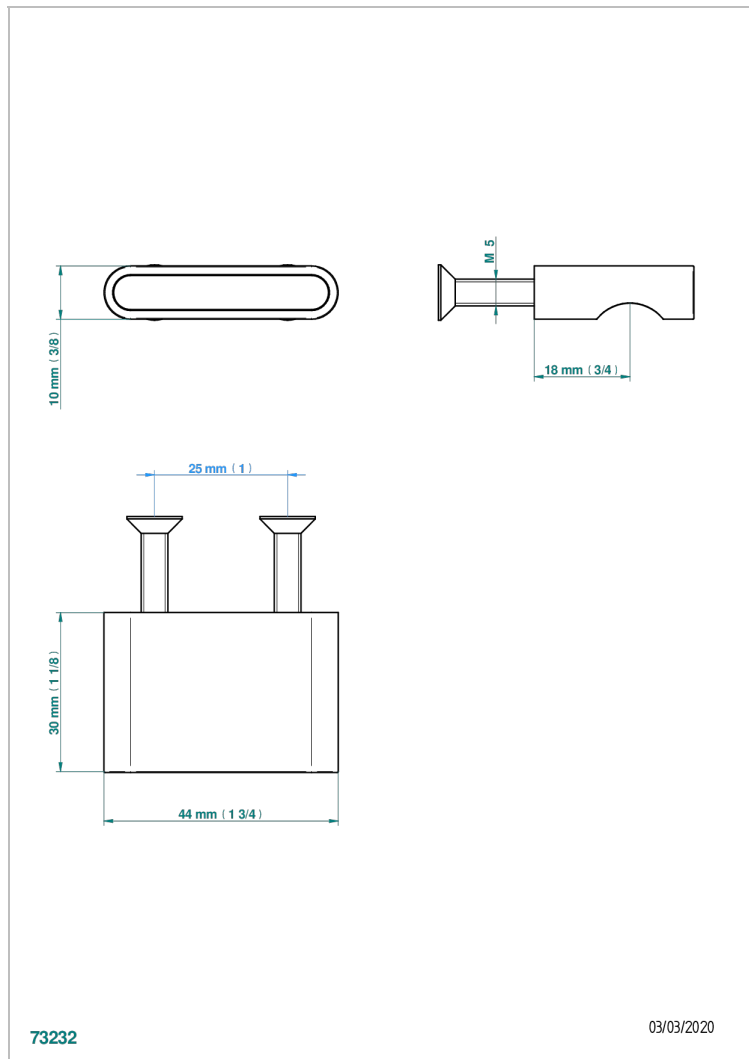

ICON-X METAL INLAY

U7J-26BT

Small size knob

73232

03/03/2020

CHARACTERISTIC

- Icon-x metal inlay
- Small size knob

AVAILABLE FINITIONS