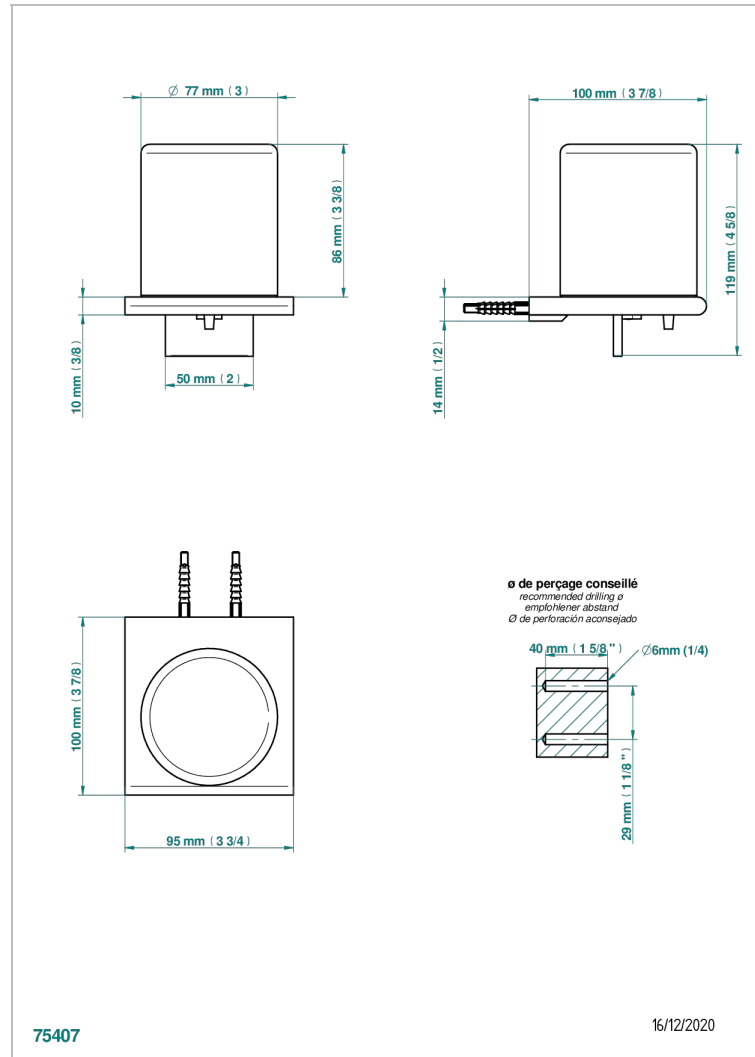

ICON-X WITH LEVER HANDLES

U7H-613

wall liquid soap dispenser

THG[®]
PARIS

CHARACTERISTIC

- Icon-x with lever handles
- wall liquid soap dispenser

AVAILABLE FINITIONS

Blush PVD - H62
Brass color PVD - H49
Brown bronze color PVD - F33
Chrome polished - A02
Gold color PVD - H52
Gold mat - F07