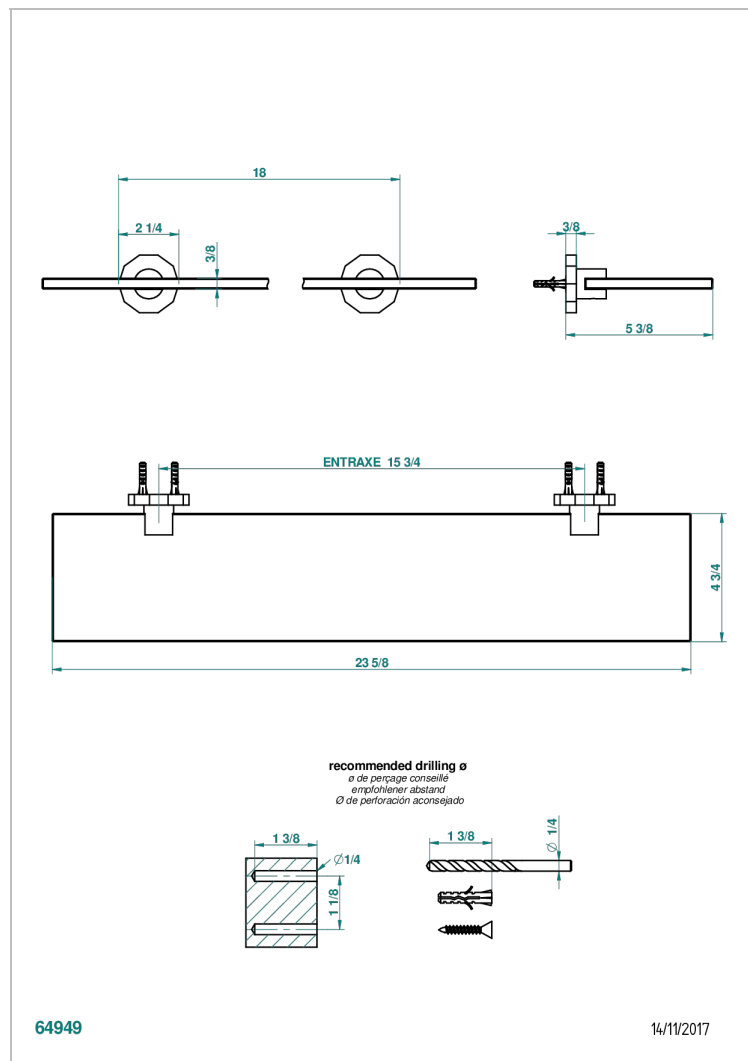

# LES ONDES WITH LEVER HANDLES

G8B-564

Glass shelf with brackets