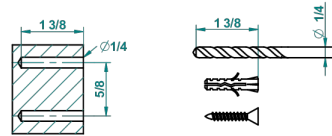

LES ONDES WITH LEVER HANDLES

G8B-4720C

Metal toilet brush holder with brush with cover wall mounted

THG®
PARIS

62249

22/09/2017

CHARACTERISTIC

- Les Ondes with lever handles
- Metal toilet brush holder with brush with cover wall mounted

AVAILABLE FINITIONS

Blush PVD - H62
Brass color PVD - H49
Brown bronze color PVD - F33
Chrome polished - A02
Chrome polished / gold polished - G02
Copper antique matt, coated - H07

Gold color PVD - H52
Gold mat - F07
Gold polished - F01
Graphite PVD - H64
Light coated bronze - D01
Matt Umber PVD - H67

Matt blush PVD - H60
Matt brass color PVD - H50
Matt brown bronze color PVD - F34
Matt chrome (American satin) - C02
Matt gold color PVD - H53
Matt graphite PVD - H65

Matt nickel (American satin) - C01
Matt nickel color PVD - H56
Nickel antique / Sovereign - H28
Nickel color PVD - H55
Nickel polished - B01
Silver polished, antique - H03

Soft gold - F30
Soft matt gold - F31
Umber PVD - H66