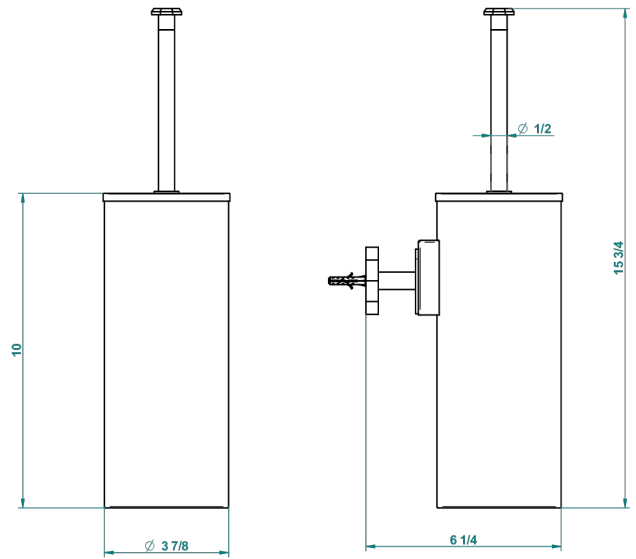

LES ONDES WITH LEVER HANDLES

G8B-4720C

Metal toilet brush holder with brush with cover wall mounted

THG®
PARIS

62249

22/09/2017

CHARACTERISTIC

- Les Ondes with lever handles
- Metal toilet brush holder with brush with cover wall mounted

AVAILABLE FINITIONS

Blush PVD - H62
Brass color PVD - H49
Brown bronze color PVD - F33
Chrome polished - A02
Chrome polished / gold polished - G02
Copper antique matt, coated - H07

Gold color PVD - H52
Gold mat - F07
Gold polished - F01
Graphite PVD - H64
Light coated bronze - D01
Matt Umber PVD - H67

Matt blush PVD - H60
Matt brass color PVD - H50
Matt brown bronze color PVD - F34
Matt chrome (American satin) - C02
Matt gold color PVD - H53
Matt graphite PVD - H65

Matt nickel (American satin) - C01
Matt nickel color PVD - H56
Nickel antique / Sovereign - H28
Nickel color PVD - H55
Nickel polished - B01
Silver polished, antique - H03

Soft gold - F30
Soft matt gold - F31
Umber PVD - H66