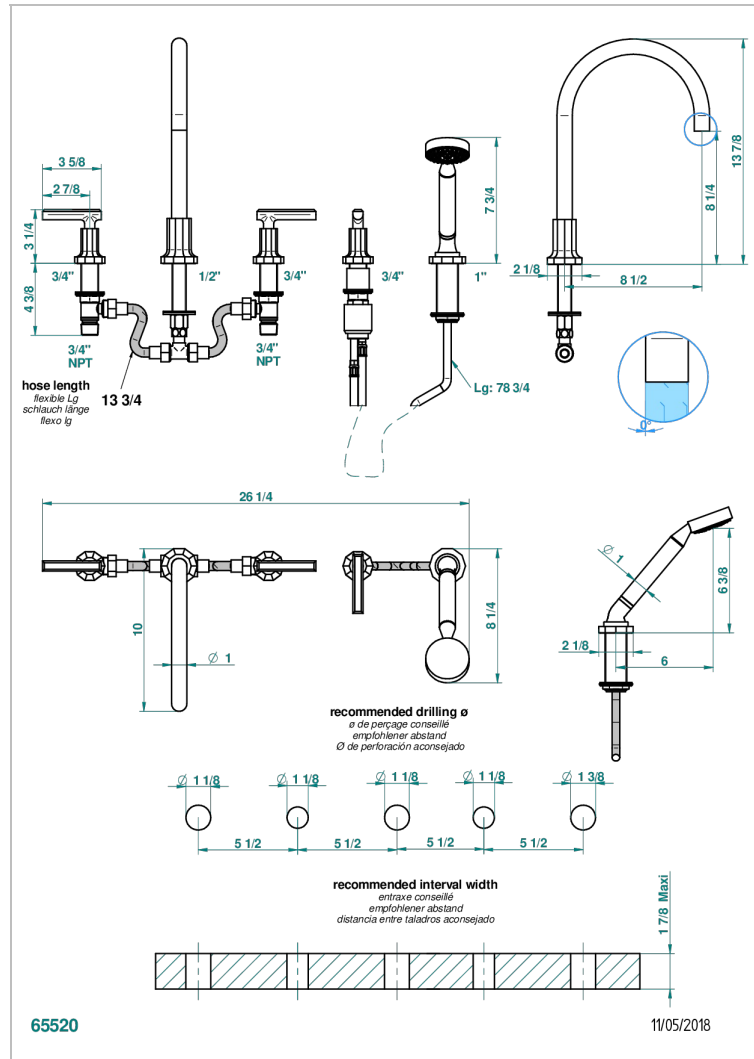

LES ONDES WITH LEVER HANDLES

G8B-1132SGUS

Roman tub set with 2 x 3/4" valves and rim mounted ceramic mixer with progressive cartridge and handshower

CHARACTERISTIC

- Les Ondes with lever handles
- Roman tub set with 2 x 3/4" valves and rim mounted ceramic mixer with progressive cartridge and handshower

AVAILABLE FINITIONS

Blush PVD - H62
Brass color PVD - H49
Brown bronze color PVD - F33
Chrome polished - A02
Chrome polished / gold polished - G02
Copper antique matt, coated - H07

Gold color PVD - H52
Gold mat - F07
Gold polished - F01
Graphite PVD - H64
Light coated bronze - D01
Matt Umber PVD - H67