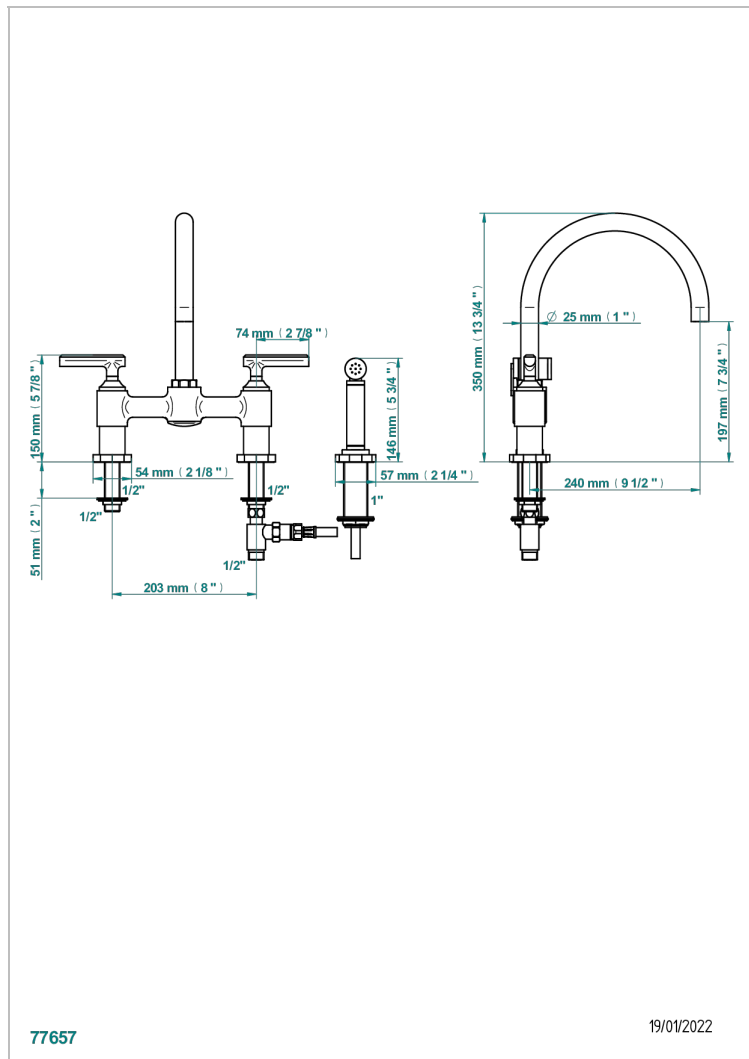

# LES ONDES WITH LEVER HANDLES

G8B-159DM/US

THG<sup>®</sup>  
PARIS

Two hole bridge kitchen faucet with side spray

## CHARACTERISTIC

- Les Ondes with lever handles
- Two hole bridge kitchen faucet with side spray