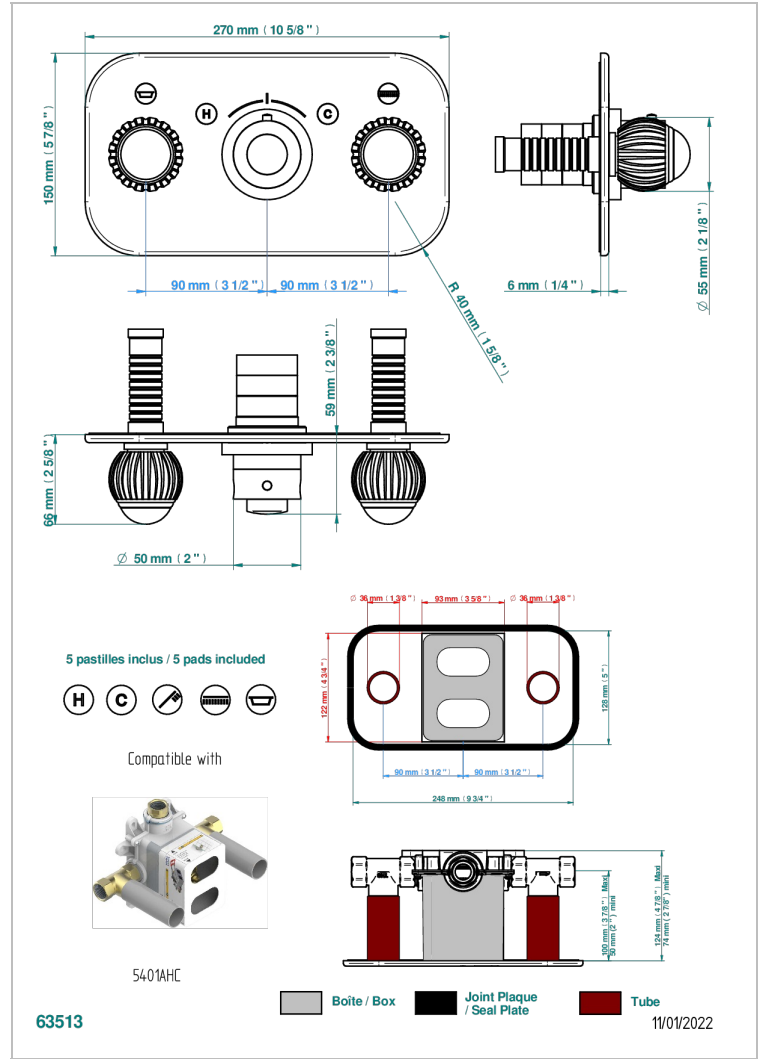

VOGUE MALACHITE

A8M-5401BEH

THG
PARIS

Trim for thermostatic mixer with 2 valves item to be installed horizontal . to adapt on 5 401AHC or 5 401AHM

CHARACTERISTIC

- Vogue Malachite
- Trim for thermostatic mixer with 2 valves item to be installed horizontal . to adapt on 5 401AHC or 5 401AHM

RELATED SKU'S

- Ref. G00-5401AHC 3/4" THG thermostat, 60 l/mn with two valves with wax cartridge delivered with a built-in box, without trim - to be installed horizontal (for installation with cross handle)
- Ref. G00-5401AHM 3/4" THG thermostat, 60 l/mn with two valves with wax cartridge delivered with a built-in box, without trim - to be installed horizontal (for installation with lever handle)