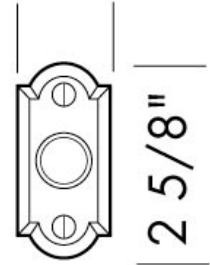

ARCH COLLECTION

DRB-5

Arch Door Bell

1 1/4" x 2 5/8"

1 1/4"

2 5/8"