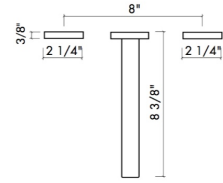

## Wall Mount Lavatory Faucet

Shown P-N925 and K-901 Handles.

Features: 1.2GPM Flow Rate. Meets CalGreen requirements for basin faucets. Supplied with California Faucets valves.

Certifications: ASME A112.18.1-2012/CSA B125.1-12, NSF/ANSI 61-2017, NSF/ANSI 372-2016 California Energy Commission (CEC Product Search)

TOP VIEW

FRONT VIEW

SIDE VIEW