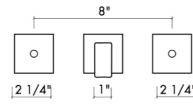

## Wall Mount Lavatory Faucet

Shown P-N925 and K-901 Handles.

Features: 1.2GPM Flow Rate. Meets CalGreen requirements for basin faucets. Supplied with California Faucets valves.

Certifications: ASME A112.18.1-2012/CSA B125.1-12, NSF/ANSI 61-2017, NSF/ANSI 372-2016 California Energy Commission (CEC Product Search)

TOP VIEW

FRONT VIEW

SIDE VIEW