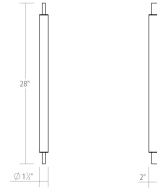

### Dimensions

Height:	1.5"
Width:	28"
Extends:	2.25"
Minimum Extension:	2.25"
Maximum Extension:	2.25"
Size:	28"
Canopy/Backplate/Base Width:	28
Canopy/Backplate/Base Height:	1.5