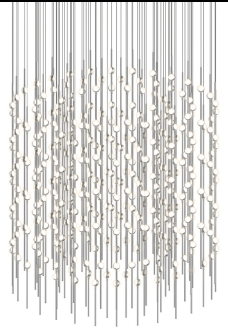

Project:

Constellation 48" Centaurus Cylinder LED Chandelier (2700K) Spec Sheet

SKU: 2172.13W-27 Learn more at:
<https://sonnemanlight.com/constellation-centaurus-led-chandelier>

Description: Vertically suspended linear strands of silver or brass rods support multiple luminous hubs of dazzling radiance. Arranged in tiered or cylindrical volumes, the Centaurus chandeliers provide a spectacular, exciting, and dramatically luxurious presence to a modern or transitional environment.

Type #:

Dimensions

Height: 47"
Diameter: 48"
Shape: Cylinder

Electrical Specs

Bulb(s) Included?: Yes
Bulb 1 Type: Integral LED
Bulb Quantity: 390
Input Voltage: 100-277VAC
Wattage: 780
Initial Lumens: 77000
Delivered Lumens: 45600
Color Temperature: 2700K
CRI: 90
Power Supply Type: Driver
Power Supply Quantity: 3
Power Supply Location: Canopy
Dimming Type: TRIAC/ELV/0-10V

Installation

Installation: Licensed electrician required, multi-step installation

Sloped Ceiling Compatible?: Not Compatible
Installation Orientation: Vertical
Cord Length: 10' Adjustable Cord
Minimum Hanging Height: 49"
Maximum Hanging Height: 167"

Shade

Lens Type: White Optical Acrylic Lens
Shade 1 Material: Acrylic

General Listings

Certification: C-ETL-US
Color/Finish: Satin Nickel (.13)
Dark Sky Friendly: N

Available Finishes

Available Finishes: Satin Nickel w/Clear Faceted Acrylic Lens, Satin Nickel w/White Optical Acrylic Lens, Satin Brass w/Clear Faceted Acrylic, Satin Brass w/White Optical Acrylic