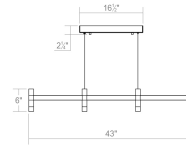

# Systema Staccato Linear Pendant Spec Sheet

SKU: 1784.25 Learn more at:  
<https://sonnemanlight.com/systema-staccato-linear-pendant>

Description: Lightly scaled geometric elements form expansive intersecting or linear constructions of modern minimalism in a variety of configurations with a range of available luminaires. Crisp rectilinear bars support minimal tubular elements with luminous trims, extensions, or shaded reflectors for general and directed lighting functionality. Systema Staccato Linear Pendants are available in multiple sizes and are easy to customize with cone, pan, or drum shades. The Systema Staccato Linear Pendant includes Drum Trims. If you are not using a configuration with shades, you can select [alternate trims](#), which can be ordered separately.

## Dimensions

Height: 6  
Length: 43.25"  
Diameter: 48  
Size: 4 Light