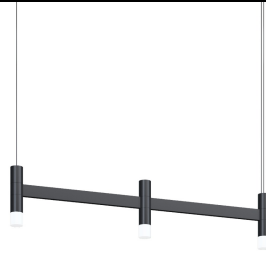

Project:

Systema Staccato Linear Pendant Spec Sheet

SKU: 1783.25 Learn more at:
<https://sonnemanlight.com/systema-staccato-linear-pendant>

Description: Lightly scaled geometric elements form expansive intersecting or linear constructions of modern minimalism in a variety of configurations with a range of available luminaires. Crisp rectilinear bars support minimal tubular elements with luminous trims, extensions, or shaded reflectors for general and directed lighting functionality. Systema Staccato Linear Pendants are available in multiple sizes and are easy to customize with cone, pan, or drum shades. The Systema Staccato Linear Pendant includes Drum Trims. If you are not using a configuration with shades, you can select [alternate trims](#), which can be ordered separately.

Type #:

Dimensions

Height: 6
Length: 29.25"
Diameter: 48
Size: 3 Light

Electrical Specs

Bulb(s) Included?: Yes
Bulb 1 Type: Integral LED
Bulb Quantity: 3
Input Voltage: 120VAC
Wattage: 12
Initial Lumens: 900
Delivered Lumens: 450
Color Temperature: 3000K
CRI: 90
Power Supply Type: Driver
Power Supply Quantity: 1
Power Supply Location: Outlet Box
Dimming Type: TRIAC/ELV

Installation

Installation:
Sloped Ceiling Compatible?:
Cord Length:
Minimum Hanging Height:
Maximum Hanging Height:

Licensed electrician required
Not Compatible
20'
Adjustable Cable
7.5
246

Shade

Shade 1 Material: Frosted Acrylic