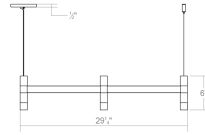

Project:

Systema Staccato Linear Pendant Spec Sheet

SKU: 1783.25 Learn more at:
<https://sonnemanlight.com/systema-staccato-linear-pendant>

Description: Lightly scaled geometric elements form expansive intersecting or linear constructions of modern minimalism in a variety of configurations with a range of available luminaires. Crisp rectilinear bars support minimal tubular elements with luminous trims, extensions, or shaded reflectors for general and directed lighting functionality. Systema Staccato Linear Pendants are available in multiple sizes and are easy to customize with cone, pan, or drum shades. The Systema Staccato Linear Pendant includes Drum Trims. If you are not using a configuration with shades, you can select [alternate trims](#), which can be ordered separately.

Type #:

Dimensions

Height: 6
Length: 29.25"
Diameter: 48
Size: 3 Light

Electrical Specs

Bulb(s) Included?: Yes
Bulb 1 Type: Integral LED
Bulb Quantity: 3
Input Voltage: 120VAC
Wattage: 12
Initial Lumens: 900
Delivered Lumens: 450
Color Temperature: 3000K
CRI: 90
Power Supply Type: Driver
Power Supply Quantity: 1
Power Supply Location: Outlet Box
Dimming Type: TRIAC/ELV