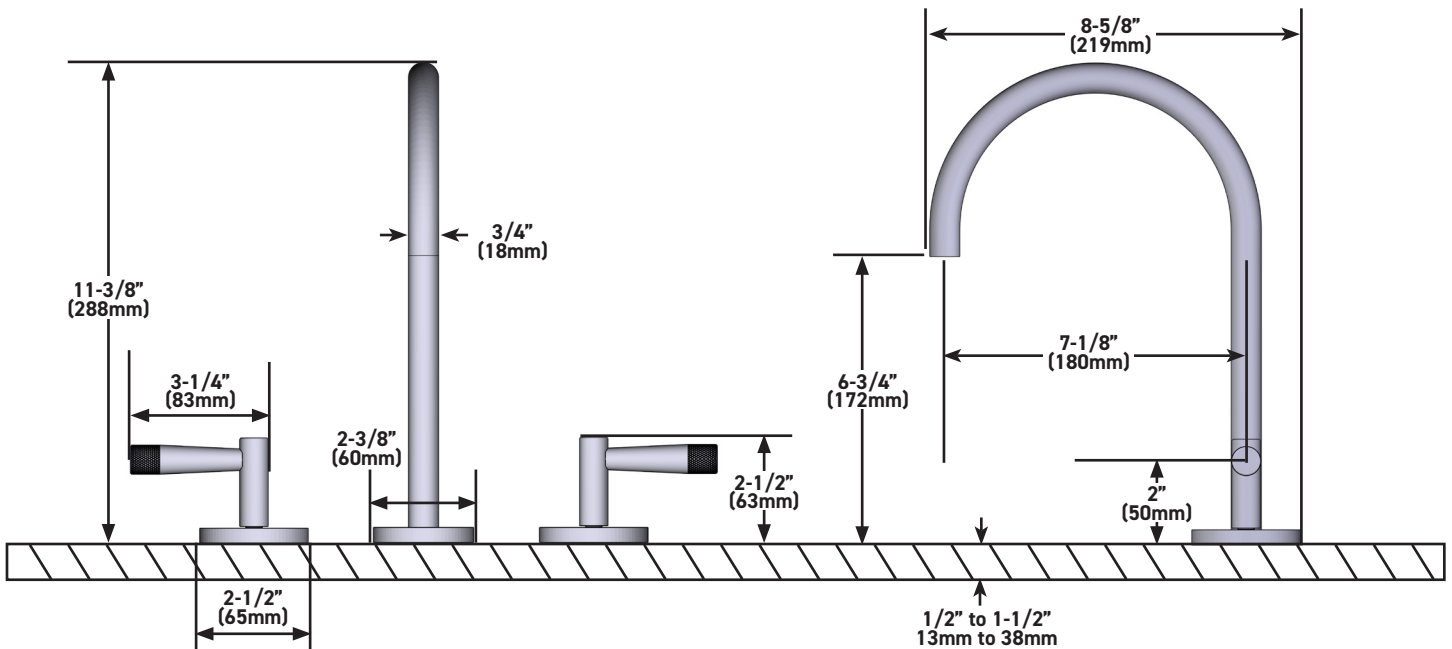

For warranty or additional information, contact:

US Customers

U.S.A.
houseofrohl.com/support
1-800-777-9762

QUEBEC / MARITIMES / WESTERN CANADA
QUÉBEC / MARITIMES / OUEST CANADIEN
QUEBEC / MARITIMOS / CANADA OCCIDENTAL
houseofrohl.ca/support
1-866-473-8442

Canadian Customers

ONTARIO
houseofrohl.ca/support
1-800-287-5354