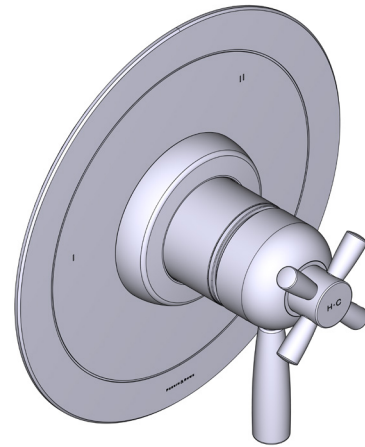

SPECIFICATIONS

DESCRIPTION

- Combines both thermostatic and pressure balance technologies
- “Set it and forget it” temperature control
- Temperature and volume control with diverter
- 3 dedicated functions and 2 shared functions
- Rough-in valve sold separately:
  - Order R45 therm & pressure balance rough-in valve
  - 3/4" R45 extension kit available, order EXT45KIT34
  - 1-1/4" R45 extension kit available, order EXT45KIT114

CARTRIDGE

- 0-955 (Included)

STANDARDS

- ASME A112.18.1

WARRANTY

- Most products or parts carry “Limited Warranties” against manufacturing defects. For US customers please visit houseofrohl.com/support and for Canadian customers please visit houseofrohl.ca/support for complete product and finish warranty.

Holborn™ 1/2" Therm & Pressure Balance Trim with 5 Functions (Shared)

CORE MODEL: U.THB45W1

UPC®