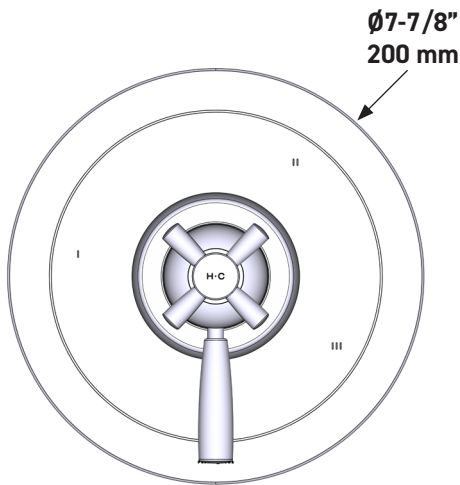

## Holborn™ 1/2" Therm & Pressure Balance Trim with 5 Functions (Shared)

**CORE MODEL:** U.THB45W1

UPC®

For warranty or additional information, contact:

US Customers

U.S.A.  
[houseofrohl.com/support](http://houseofrohl.com/support)  
1-800-777-9762