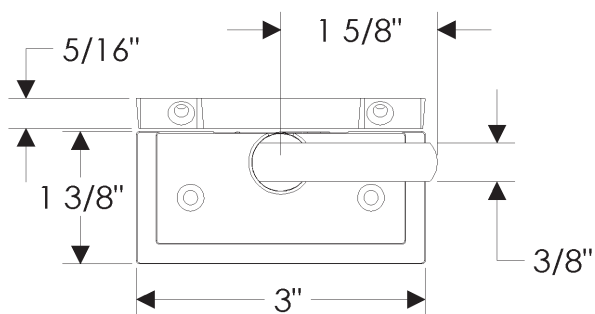

ROCKY MOUNTAIN®

H A R D W A R E

DHSL200
Double-Hung Sash Lock