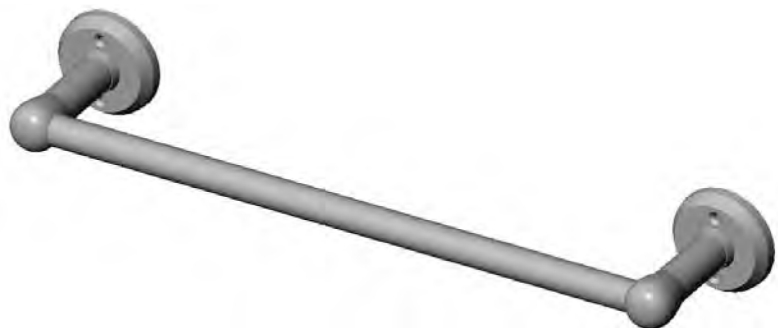

- All finishes are priced the same.
- Combinations are shown with E417 Round Escutcheons for illustration purposes only. Refer to Section B for escutcheon styles and specifications.
- Specify escutcheon style, metal, patina, and bar length.

TB Towel Bar (Continued)

TB Towel Bar

with **E415 Diamond** Escutcheon

1. 3 9/16" x 3 9/16"
   16" .....
   24" .....
   32" .....

with **E416 Square** Escutcheon

1. 2 5/8" x 2 5/8"
   16" .....
   24" .....
   32" .....

with **E417 Round** Escutcheon

1. 2 1/2"
   16" .....
   24" .....
   32" .....

with **E418 Round** Escutcheon

1. 3 1/4"
   16" .....
   24" .....
   32" .....

with **E500 Curved** Escutcheon

1. 2 1/2" x 3 3/4"
   16" .....
   24" .....
   32" .....

with **E504 Curved** Escutcheon

1. 2 1/2" x 4 1/2"
   16" .....
   24" .....
   32" .....

with **E501 Oval** Escutcheon

1. 2 5/8" x 5 1/4"
   16" .....
   24" .....
   32" .....

with **E589 Round Maddox** Escutcheon

1. 3 1/8"
   16" .....
   24" .....
   32" .....

with **E700 Arched** Escutcheon

1. 2 1/2" x 3 3/4"
   16" .....
   24" .....
   32" .....

with **E701 Arched** Escutcheon

1. 2 1/2" x 5 1/2"
   16" .....
   24" .....
   32" .....

with **E10820 Round Briggs** Escutcheon

1. 2 1/2"
   16" .....
   24" .....
   32" .....

with **E10800 Briggs** Escutcheon

1. 2 3/8" x 7"
   16" .....
   24" .....
   32" .....

(See following page for additional options)