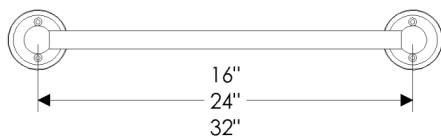

- All finishes are priced the same.
- Combinations are shown with E417 Round Escutcheons for illustration purposes only. Refer to Section B for escutcheon styles and specifications.
- Specify escutcheon style, metal, patina, and bar length.

**TB Towel Bar** (Continued)

Cross Section of Bar

3 1/4"

with <b>E30703 Corbel Rectangular</b> Escutcheon	2 1/2" x 4 1/2"
16"	.....
24"	.....
32"	.....

with <b>E30802 Round Bordeaux</b> Escutcheon	2 1/2"
16"	.....
24"	.....
32"	.....

with <b>E30803 Round Bordeaux</b> Escutcheon	3 1/4"
16"	.....
24"	.....
32"	.....

with <b>E30804 Bordeaux</b> Escutcheon	2 1/2" x 4 1/2"
16"	.....
24"	.....
32"	.....

with <b>E30806 Oval Bordeaux</b> Escutcheon	2 1/2" x 5 1/2"
16"	.....
24"	.....
32"	.....