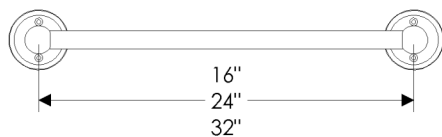

- 3 1/8"  
 16" .....  
 24" .....  
 32" .....

with **E700 Arched** Escutcheon

- 2 1/2" x 3 3/4"  
 16" .....  
 24" .....  
 32" .....

with **E701 Arched** Escutcheon

- 2 1/2" x 5 1/2"  
 16" .....  
 24" .....  
 32" .....

with **E10820 Round Briggs** Escutcheon

- 2 1/2"  
 16" .....  
 24" .....  
 32" .....

with **E10800 Briggs** Escutcheon

- 2 3/8" x 7"  
 16" .....  
 24" .....  
 32" .....

(See following page for additional options)

**TB Towel Bar**

Cross Section of Bar

with **E202 Round Metro** Escutcheon  
 3 1/2" .....  
 16" .....  
 24" .....  
 32" .....

with **E204 Square Metro** Escutcheon  
 2 1/4" x 2 1/4" .....  
 16" .....  
 24" .....  
 32" .....