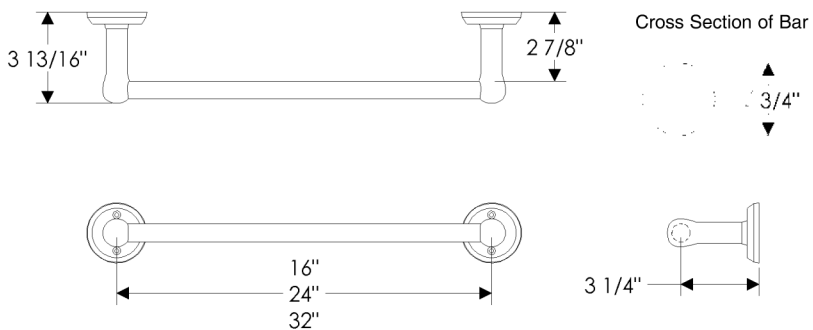

- All finishes are priced the same.
- Combinations are shown with E417 Round Escutcheons for illustration purposes only. Refer to Section B for escutcheon styles and specifications.
- Specify escutcheon style, metal, patina, and bar length.

TB Towel Bar (Continued)

TB Towel Bar

with **E415 Diamond** Escutcheon

1. 3 9/16" x 3 9/16"
   16" .....
   24" .....
   32" .....

with **E416 Square** Escutcheon

1. 2 5/8" x 2 5/8"
   16" .....
   24" .....
   32" .....

with **E417 Round** Escutcheon

1. 2 1/2"
   16" .....
   24" .....
   32" .....

with **E418 Round** Escutcheon

1. 3 1/4"
   16" .....
   24" .....
   32" .....

with **E500 Curved** Escutcheon

1. 2 1/2" x 3 3/4"
   16" .....
   24" .....
   32" .....

with **E504 Curved** Escutcheon

1. 2 1/2" x 4 1/2"
   16" .....
   24" .....
   32" .....

with **E501 Oval** Escutcheon

1. 2 5/8" x 5 1/4"
   16" .....
   24" .....
   32" .....

with **E589 Round Maddox** Escutcheon

1. 3 1/8"
   16" .....
   24" .....
   32" .....

with **E700 Arched** Escutcheon

1. 2 1/2" x 3 3/4"
   16" .....
   24" .....
   32" .....

with **E701 Arched** Escutcheon

1. 2 1/2" x 5 1/2"
   16" .....
   24" .....
   32" .....

with **E10820 Round Briggs** Escutcheon

1. 2 1/2"
   16" .....
   24" .....
   32" .....

with **E10800 Briggs** Escutcheon

1. 2 3/8" x 7"
   16" .....
   24" .....
   32" .....

(See following page for additional options)