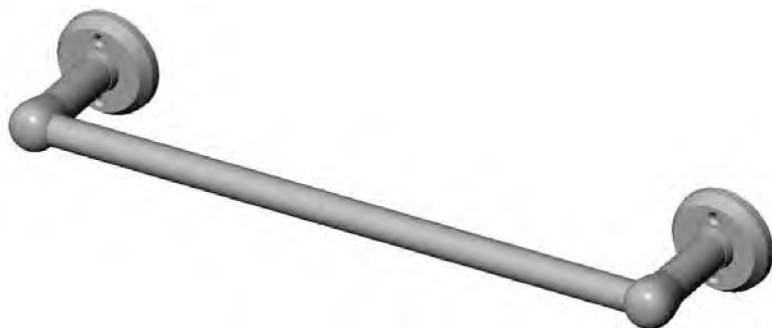

- All finishes are priced the same.
- Combinations are shown with E417 Round Escutcheons for illustration purposes only. Refer to Section B for escutcheon styles and specifications.
- Specify escutcheon style, metal, patina, bar length, and leather or texture.

TB Towel Bar

Cross Section of Bar