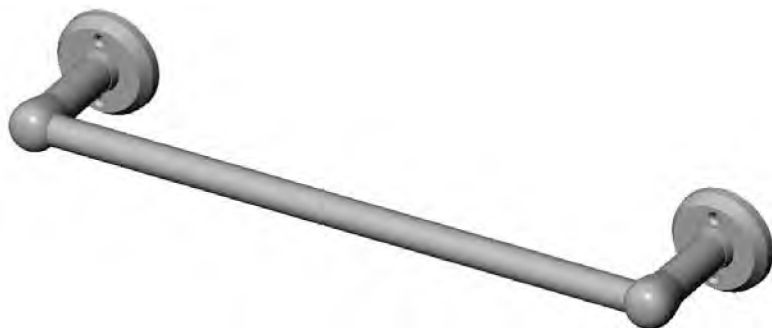

- All finishes are priced the same.
- Combinations are shown with E417 Round Escutcheons for illustration purposes only. Refer to Section B for escutcheon styles and specifications.
- Specify escutcheon style, metal, patina, and bar length.

**TB Towel Bar** (Continued)

Cross Section of Bar

3 1/4"

with <b>E30703 Corbel Rectangular</b> Escutcheon	2 1/2" x 4 1/2"
16"	.....
24"	.....
32"	.....

with <b>E30802 Round Bordeaux</b> Escutcheon	2 1/2"
16"	.....
24"	.....
32"	.....

with <b>E30803 Round Bordeaux</b> Escutcheon	3 1/4"
16"	.....
24"	.....
32"	.....

with <b>E30804 Bordeaux</b> Escutcheon	2 1/2" x 4 1/2"
16"	.....
24"	.....
32"	.....

with <b>E30806 Oval Bordeaux</b> Escutcheon	2 1/2" x 5 1/2"
16"	.....
24"	.....
32"	.....

**TB Towel Bar**

with <b>E21005 Mack</b> Escutcheon	2 1/2" x 4 1/2"
16"	.....
24"	.....
32"	.....

with <b>E30403 Hammered</b> Escutcheon	2 1/2" x 4 1/2"
16"	.....
24"	.....
32"	.....

with <b>E30503 Convex</b> Escutcheon	2 1/2" x 4 1/2"
16"	.....
24"	.....
32"	.....