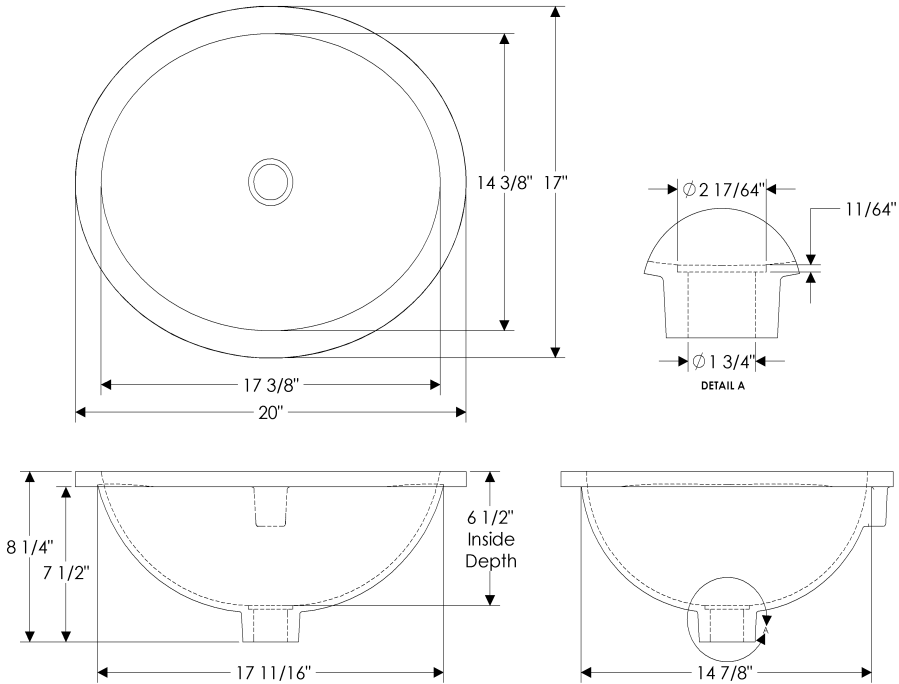

# ROCKY MOUNTAIN®

H A R D W A R E

**SK319**  
**Ellipse Sink**  
20" x 17" x 6 1/2" deep  
self-rimming or undermount  
41 lbs.