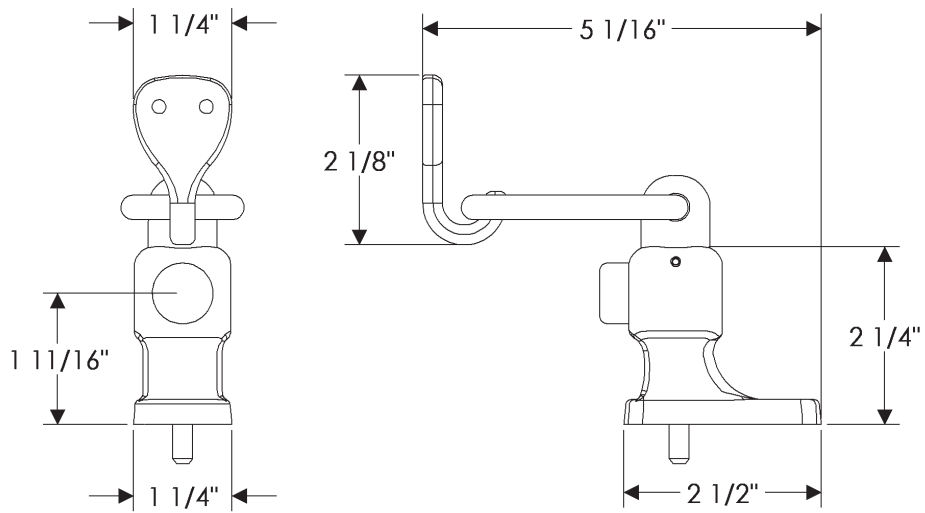

# ROCKY MOUNTAIN®

H A R D W A R E

DSH201  
Door Stop & Holder  
5 1/16"