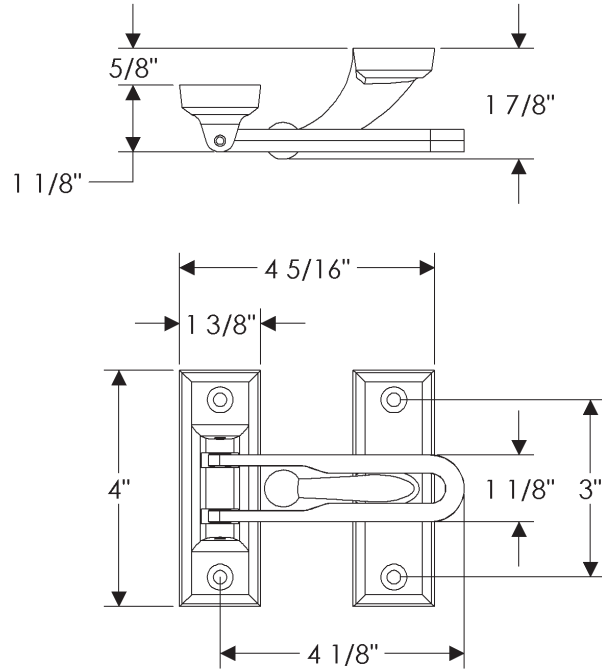

ROCKY MOUNTAIN®

H A R D W A R E

DG1
Door Guard
4" x 4 1/8"