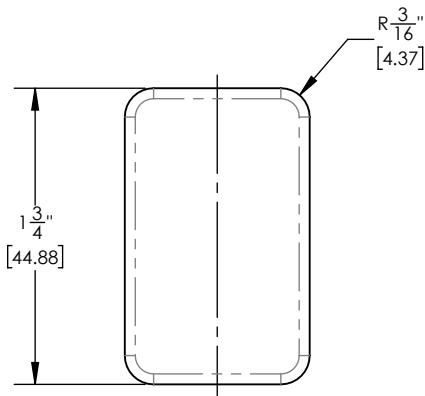

■ **PRODUCT DIMENSIONS**

www.phylrich.com

1261 Logan Avenue, Costa Mesa, California 92626.
Phone: 714.361.4800 Fax: 714.617.3120

CODES & STANDARDS

ASME A112.181/ CSA B1251, ASME 112.18.2/ CSA B125.2, ANSI NSF, CEC

WARRANTY

Mechanical Warranty: 10 Years from date of purchase.
Finish Warranty: See catalog for further information.

Rev-