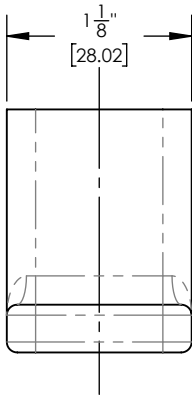

181-76

■ **PRODUCT FEATURES**

- Style: Contemporary
- Collection: Radi
-
-
-

■ **TECHNICAL DETAILS**

ADA Compliance: No
 Installation Type: Wall Mounted
 Primary Material: Brass

■ **PRODUCT DIMENSIONS**

www.phylrich.com