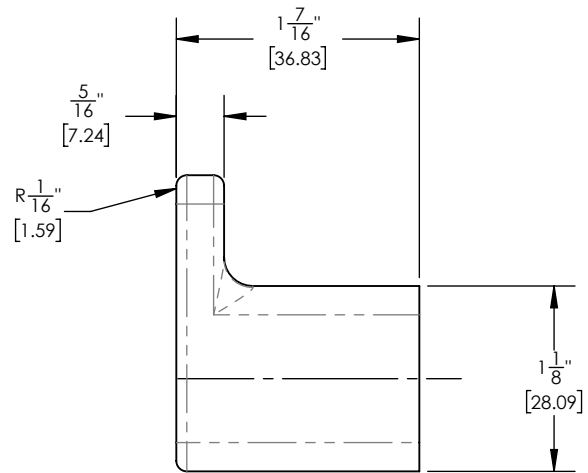

181-76

■ **PRODUCT FEATURES**

- Style: Contemporary
- Collection: Radi
-
-
-

■ **TECHNICAL DETAILS**

ADA Compliance: No
 Installation Type: Wall Mounted
 Primary Material: Brass

■ **PRODUCT DIMENSIONS**

www.phylrich.com