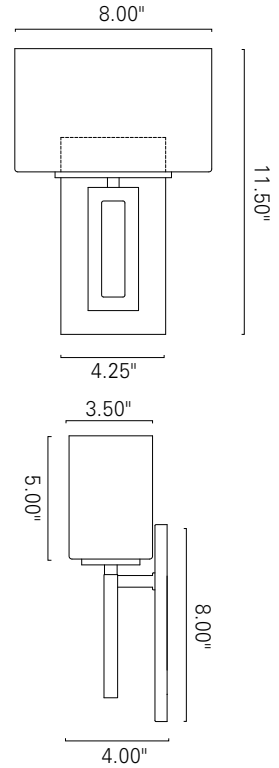

Hamilton - 5164 Polished Nickel (PN) Matte Opal (MO) Brushed Nickel (BN)

Product Name / Model / Dimensions			Finish Options	Glass	Lamping Options
Hamilton - 5164			<b>Standard</b> Brushed Nickel (BN) Polished Nickel (PN)	<b>Standard</b> Matte Opal (MO)  5" H X 8" W	<b>Standard</b> Incandescent (IN) (1) 60 Watt Edison
Height	Width	Projection			
11.50"	8.00"	4.00"			
<b>Backplate</b>					
Height	Width				
8.00"	4.25"				